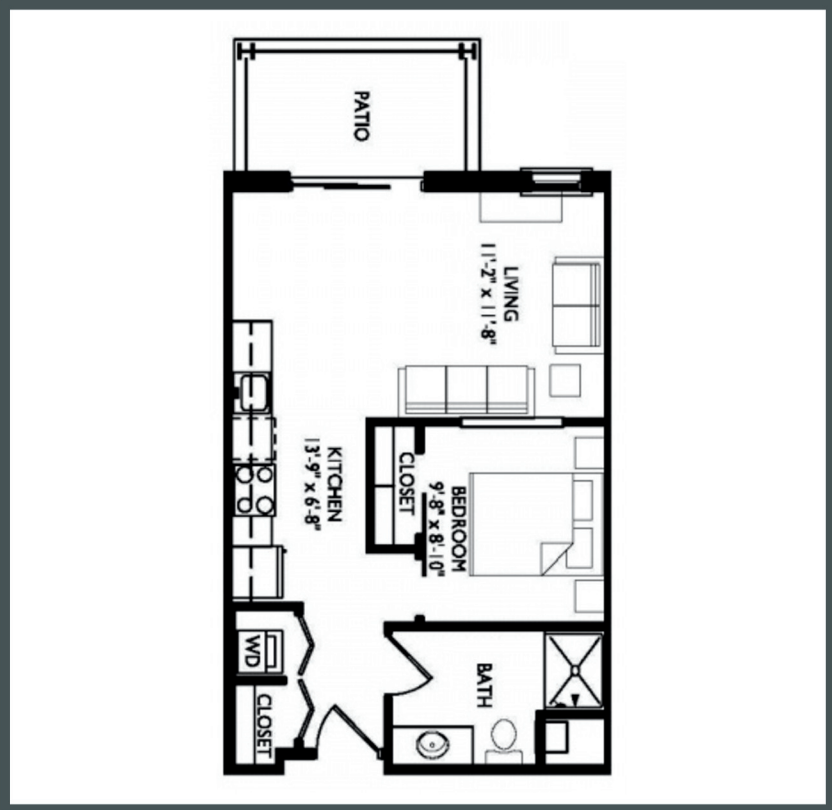

PRIMA

APARTMENTS

Unit E204 - 546 sq ft - Studio

Monthly Rent: _____

Availability Date: _____

Underground Parking: _____

Notes: _____

AVANTE
PROPERTIES