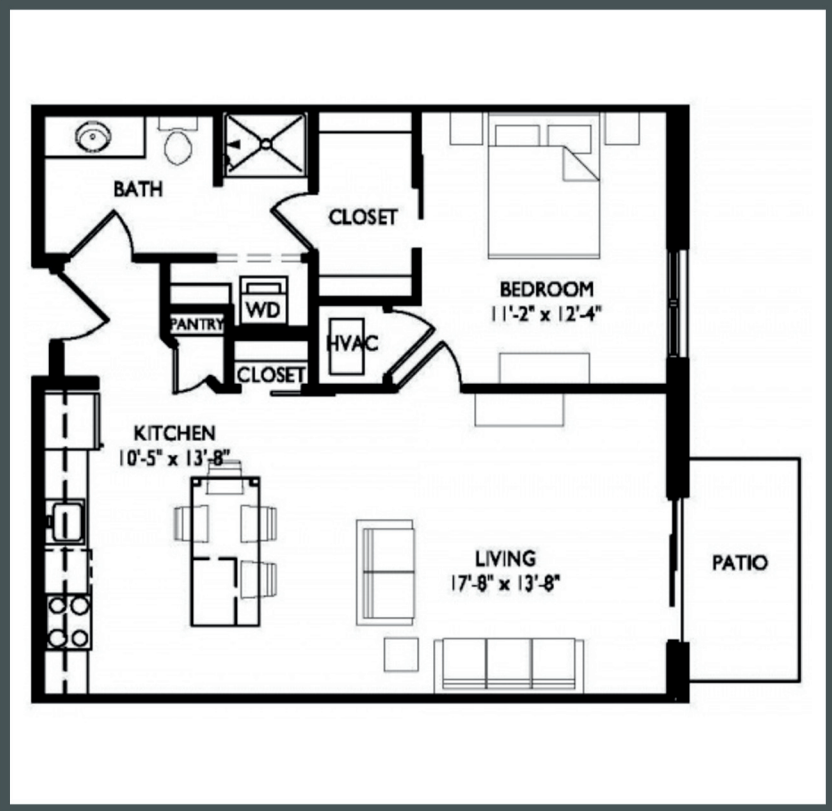

PRIMA

APARTMENTS

Unit E203 - 784 sq ft - 1 Bed / 1 Bath

Monthly Rent: _____

Availability Date: _____

Underground Parking: _____

Notes: _____

AVANTE
PROPERTIES