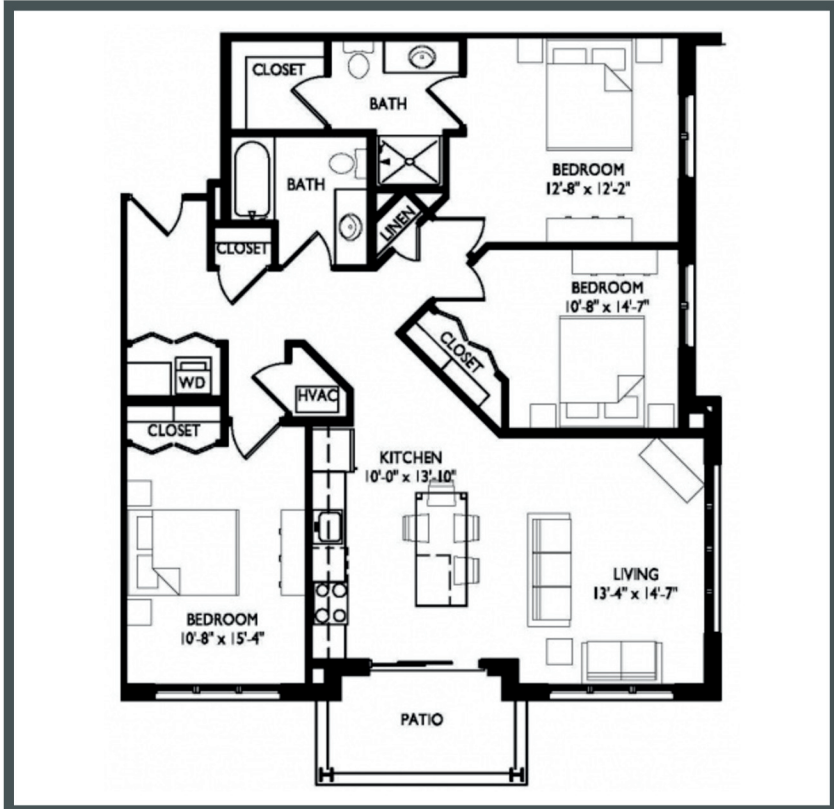

PRIMA

APARTMENTS

Unit E126 - 1,263 sq ft - 3 Bed / 2 Bath

Monthly Rent: _____

Availability Date: _____

Underground Parking: _____

Notes: _____

AVANTE
PROPERTIES