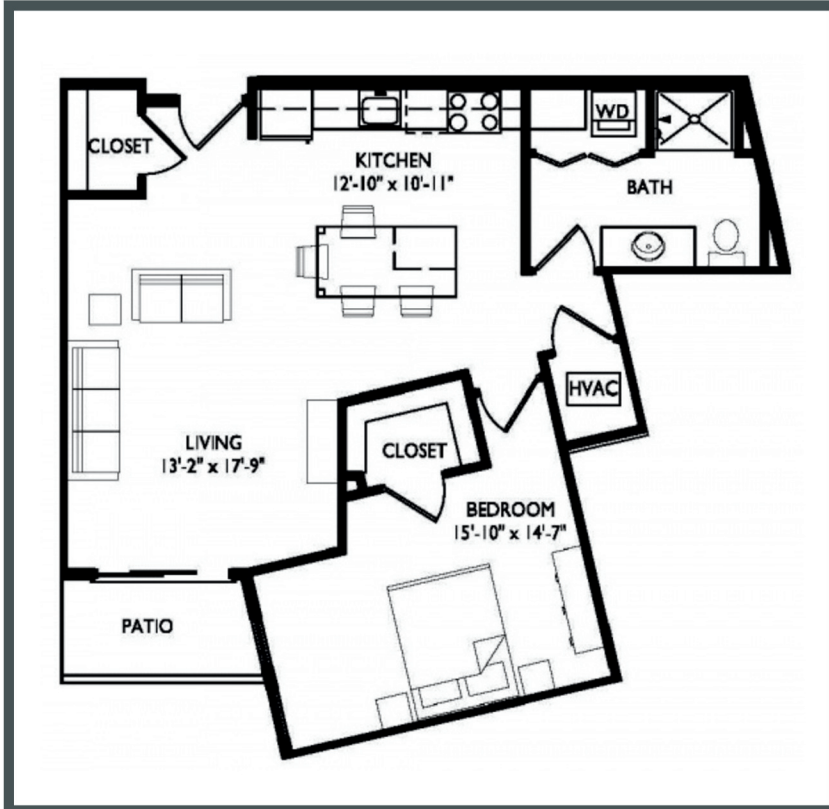

PRIMA

APARTMENTS

Unit E119 - 818 sq ft - 1 Bed / 1 Bath

Monthly Rent: _____

Availability Date: _____

Underground Parking: _____

Notes: _____

AVANTE
PROPERTIES