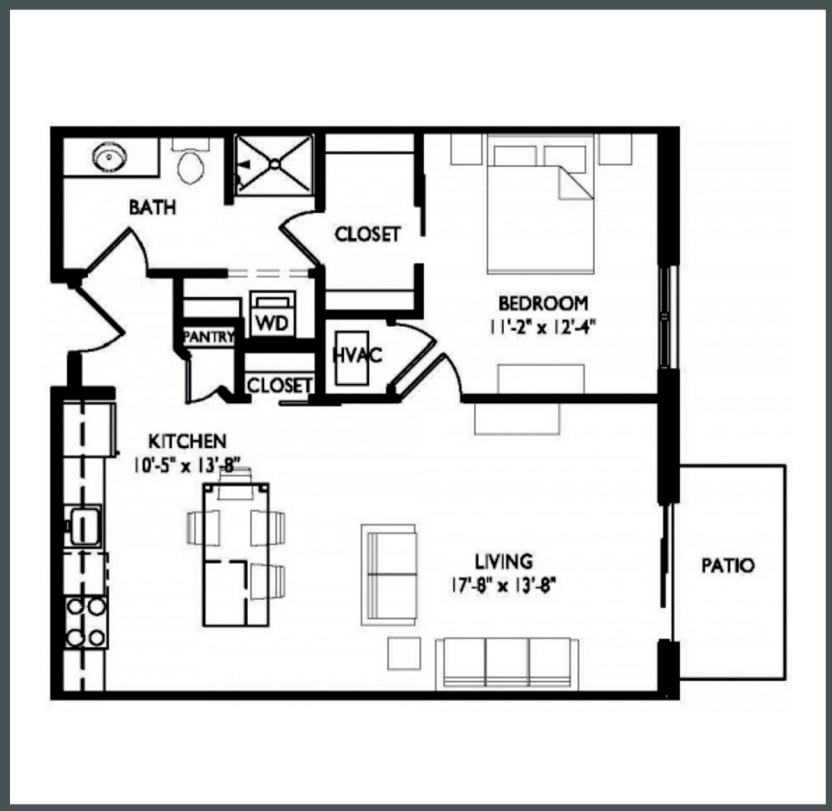

## APARTMENTS

Unit E118 - 784 sq ft - 1 Bed / 1 Bath

Monthly Rent: \_\_\_\_\_

Availability Date: \_\_\_\_\_

Underground Parking: \_\_\_\_\_

Notes: \_\_\_\_\_

\_\_\_\_\_

\_\_\_\_\_