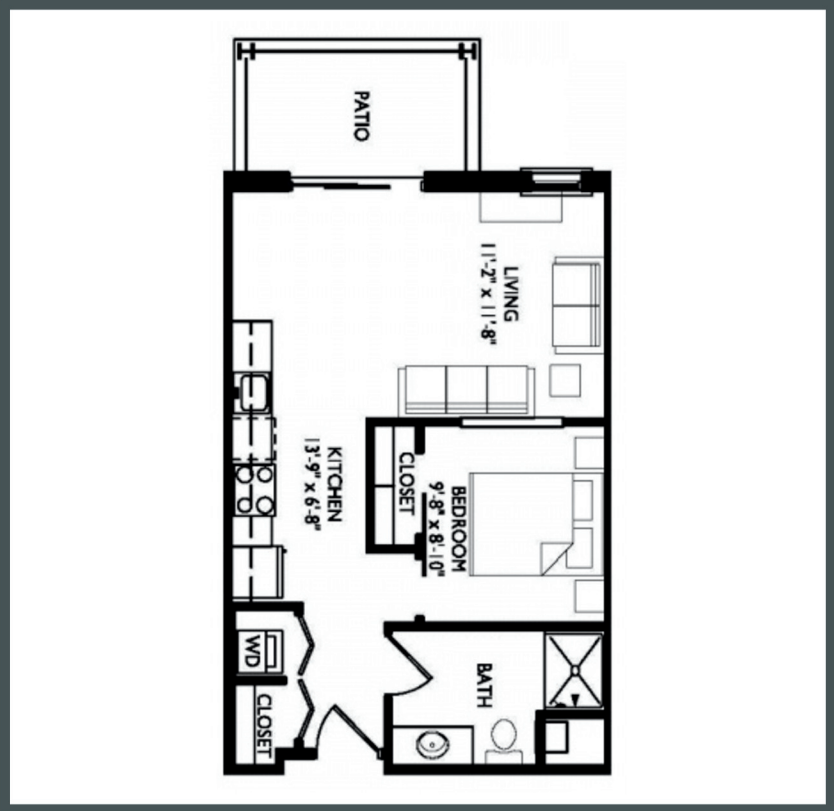

PRIMA

APARTMENTS

Unit E117 - 546 sq ft - Studio

Monthly Rent: _____

Availability Date: _____

Underground Parking: _____

Notes: _____

AVANTE
PROPERTIES