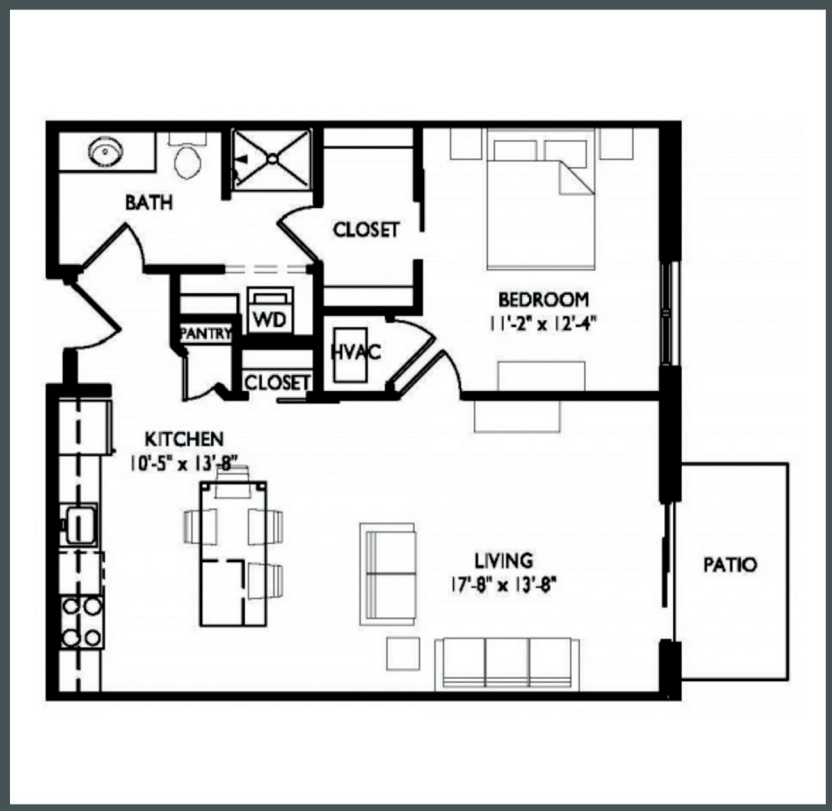

PRIMA

APARTMENTS

Unit E116 - 784 sq ft - 1 Bed / 1 Bath

Monthly Rent: _____

Availability Date: _____

Underground Parking: _____

Notes: _____

AVANTE
PROPERTIES