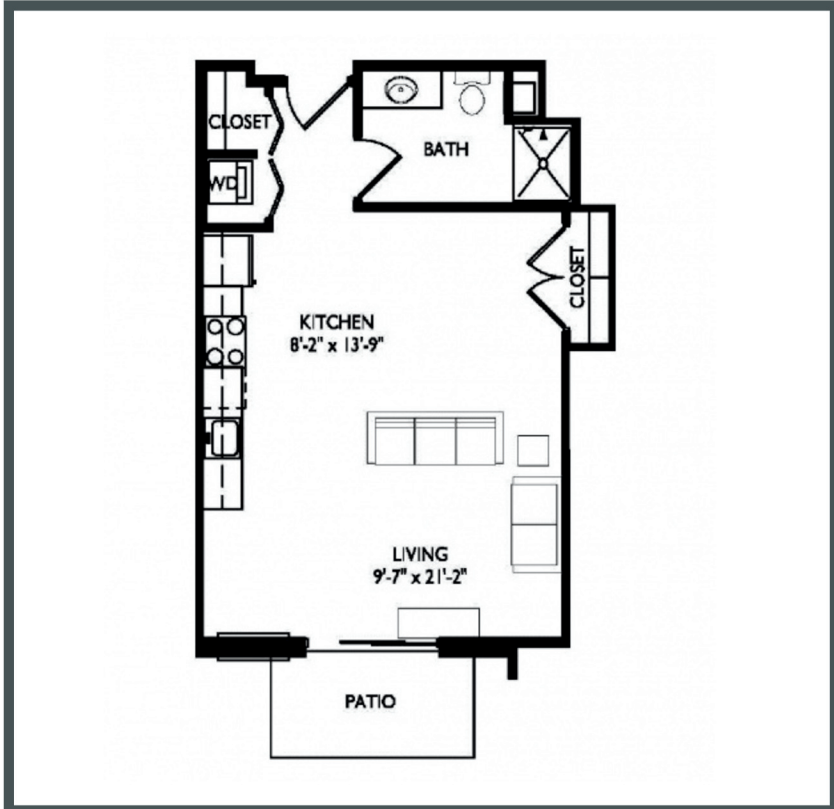

PRIMA

APARTMENTS

Unit E115 - 563 sq ft - Studio

Monthly Rent: _____

Availability Date: _____

Underground Parking: _____

Notes: _____

AVANTE
PROPERTIES