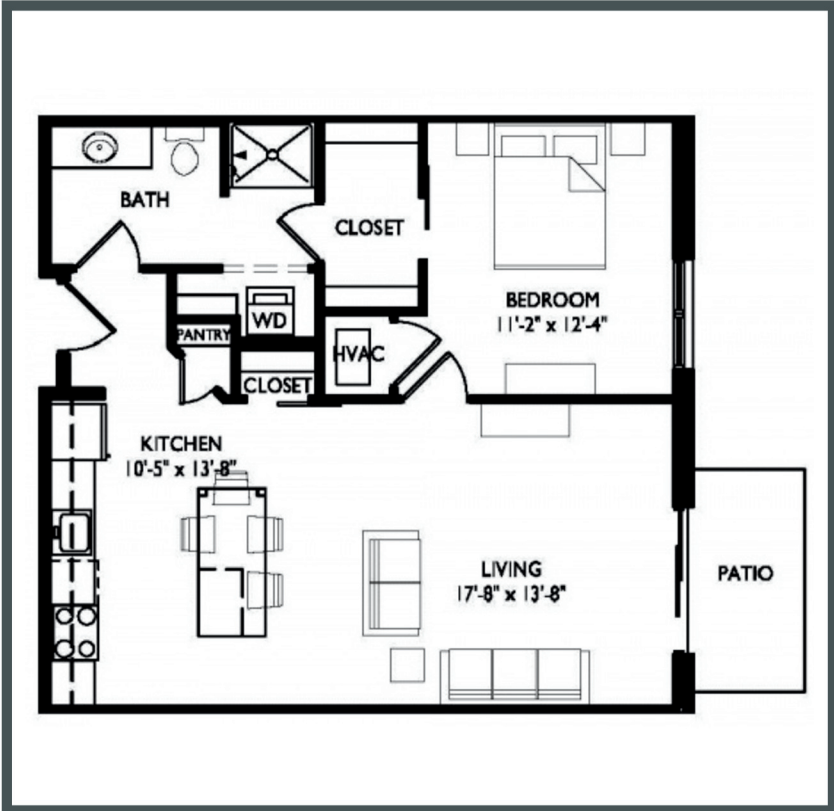

PRIMA

APARTMENTS

Unit E114 - 784 sq ft - 1 Bed / 1 Bath

Monthly Rent: _____

Availability Date: _____

Underground Parking: _____

Notes: _____

AVANTE
PROPERTIES