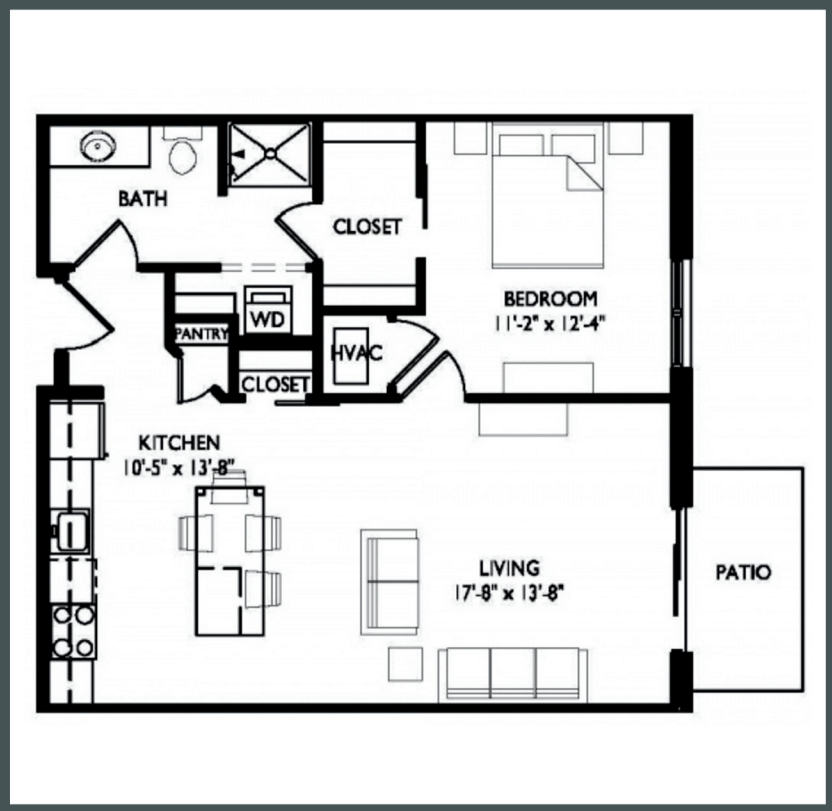

## APARTMENTS

Unit E112 - 784 sq ft - 1 Bed / 1 Bath

Monthly Rent: \_\_\_\_\_

Availability Date: \_\_\_\_\_

Underground Parking: \_\_\_\_\_

Notes: \_\_\_\_\_

\_\_\_\_\_

\_\_\_\_\_