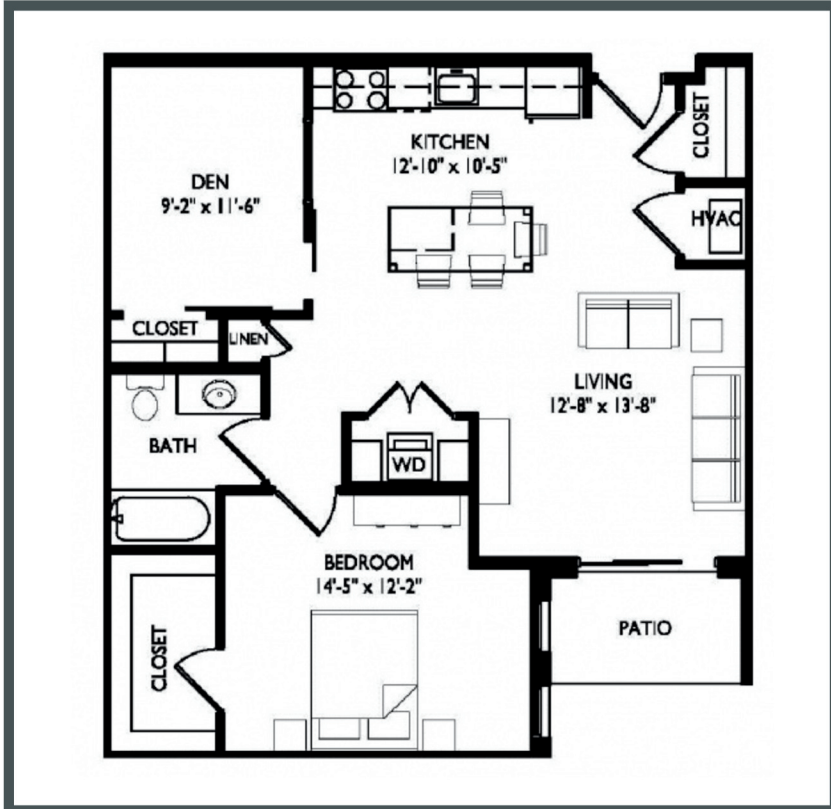

PRIMA

APARTMENTS

Unit E111 - 914 sq ft - 1 Bed + Den

Monthly Rent: _____

Availability Date: _____

Underground Parking: _____

Notes: _____

AVANTE
PROPERTIES