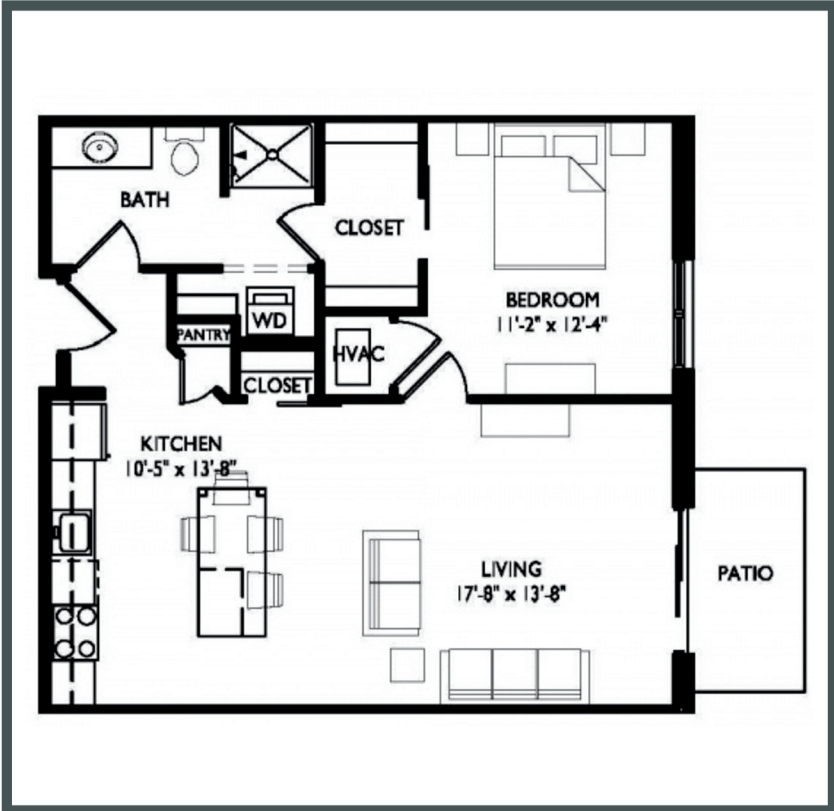

## APARTMENTS

Unit E110 - 784 sq ft - 1 Bed / 1 Bath

Monthly Rent: \_\_\_\_\_

Availability Date: \_\_\_\_\_

Underground Parking: \_\_\_\_\_

Notes: \_\_\_\_\_

\_\_\_\_\_

\_\_\_\_\_