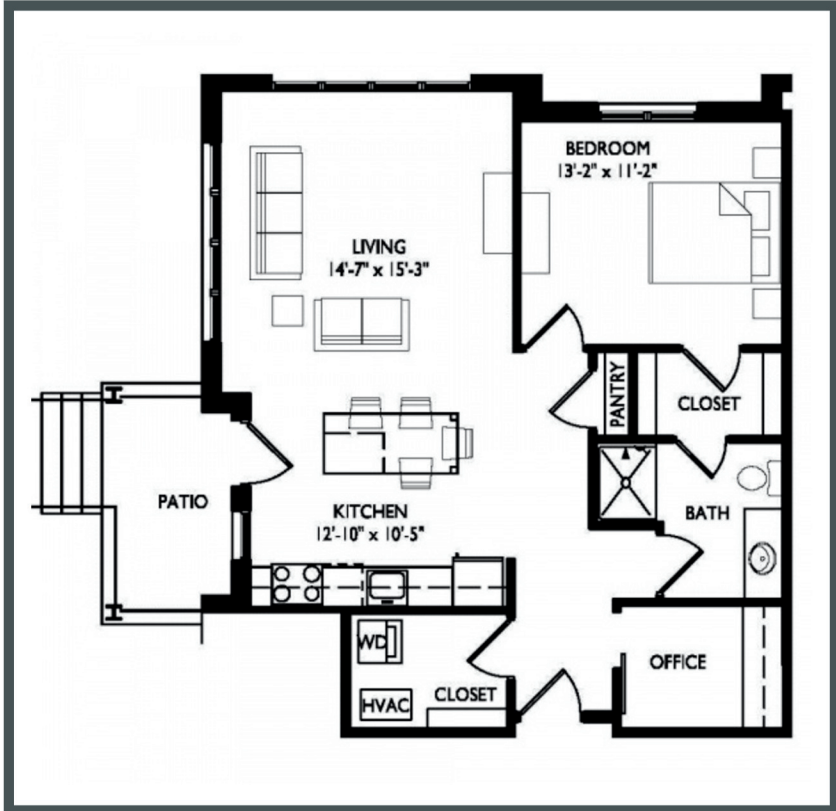

PRIMA

APARTMENTS

Unit E108 - 842 sq ft - 1 Bed + Den

Monthly Rent: _____

Availability Date: _____

Underground Parking: _____

Notes: _____

AVANTE
PROPERTIES