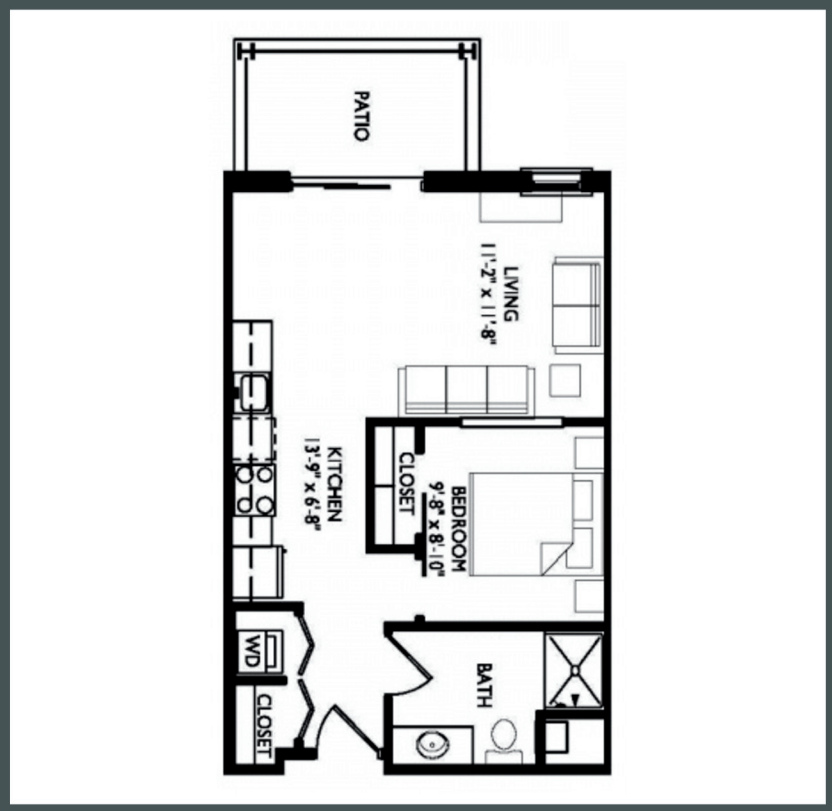

PRIMA

APARTMENTS

Unit E104 - 546 sq ft - Studio

Monthly Rent: _____

Availability Date: _____

Underground Parking: _____

Notes: _____

AVANTE
PROPERTIES