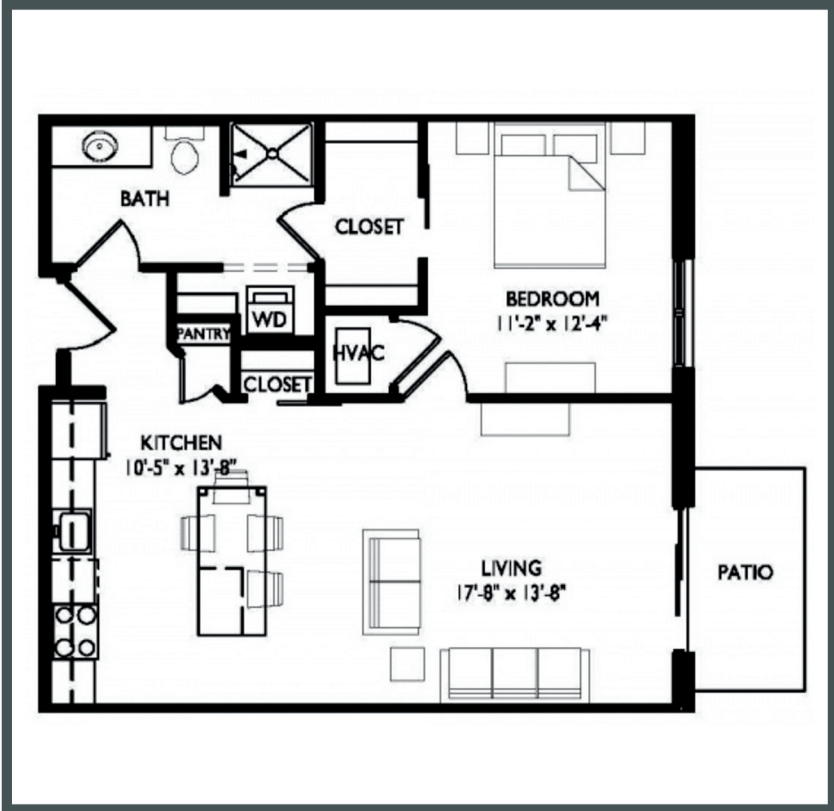

PRIMA

APARTMENTS

Unit E103 - 784 sq ft - 1 Bed / 1 Bath

Monthly Rent: _____

Availability Date: _____

Underground Parking: _____

Notes: _____

AVANTE
PROPERTIES