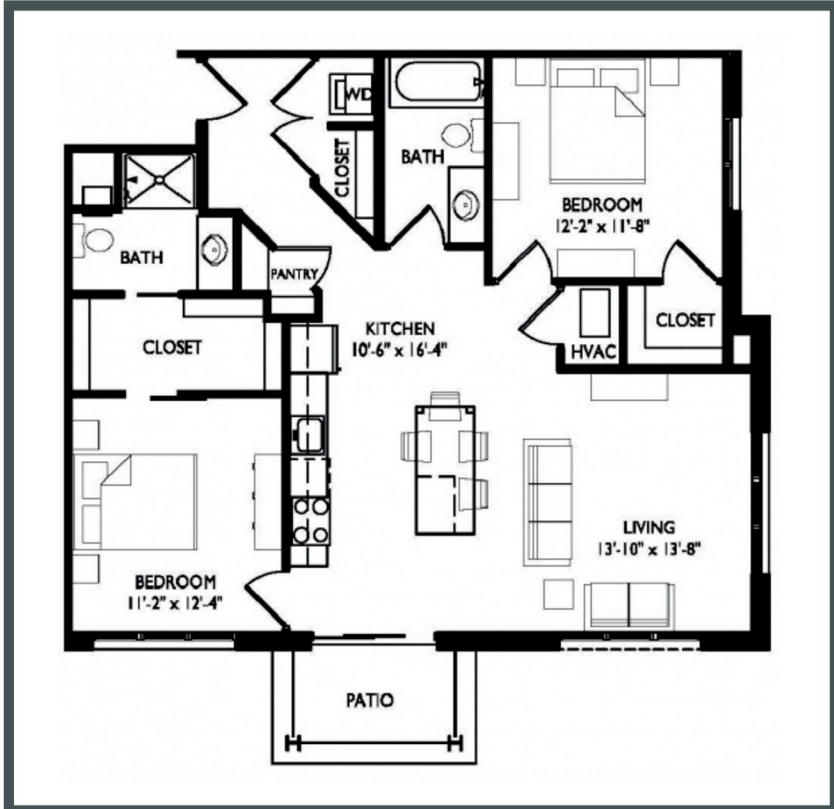

PRIMA

APARTMENTS

Unit E101 - 1,075 sq ft - 2 Bed / 2 Bath

Monthly Rent: _____

Availability Date: _____

Underground Parking: _____

Notes: _____

AVANTE
PROPERTIES