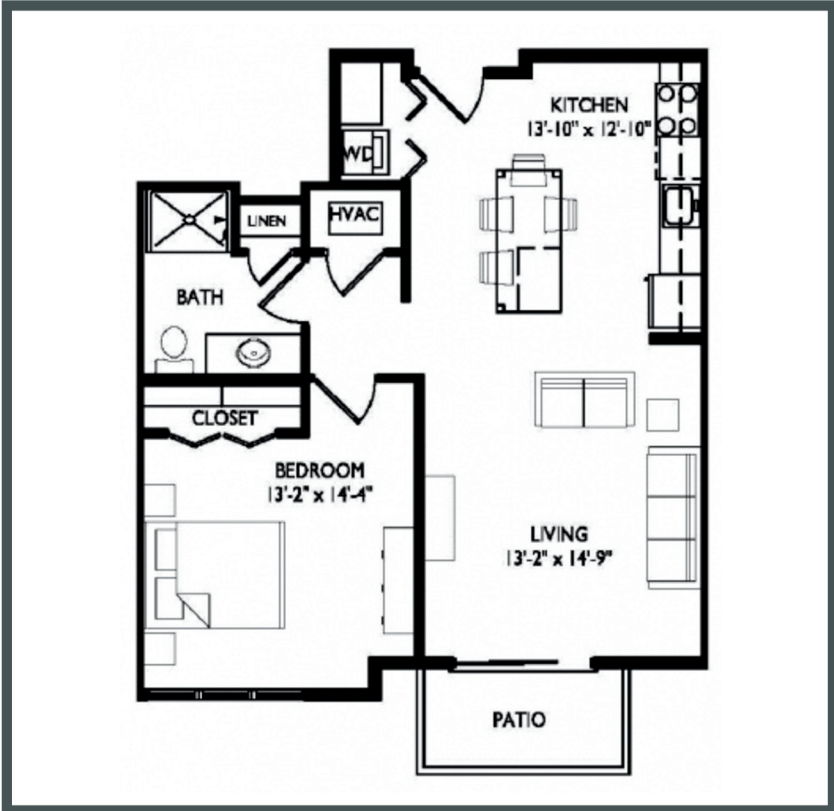

PRIMA

APARTMENTS

Unit E317 - 736 sq ft - 1 Bed / 1 Bath

Monthly Rent: _____

Availability Date: _____

Underground Parking: _____

Notes: _____

AVANTE
PROPERTIES