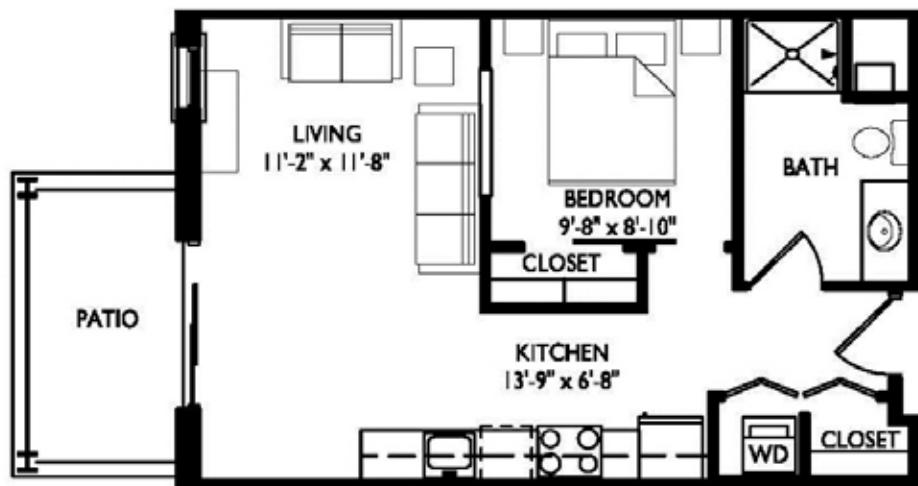

PRIMA APARTMENTS

Unit 325

546 square feet
studio
1 bathroom

LEASING INFORMATION:

Call 608.441.9999

Visit AvanteProperties.com / or email Rent@AvanteProperties.com