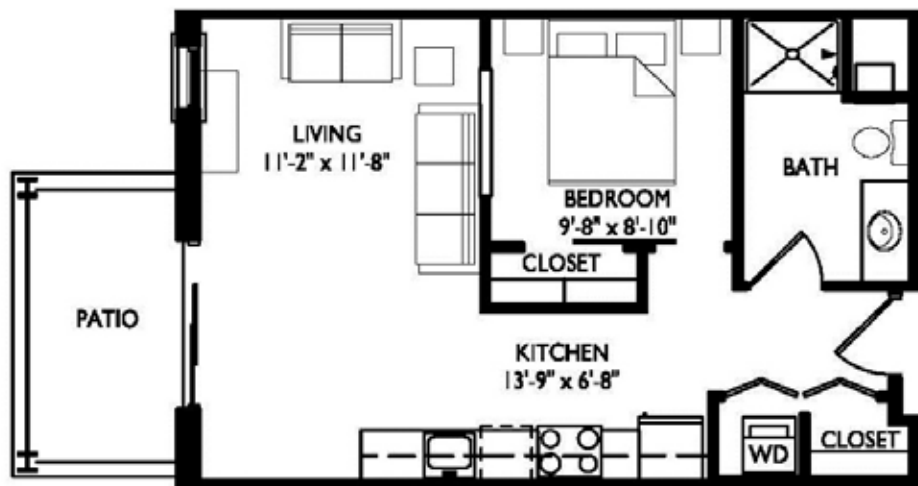

PRIMA APARTMENTS

Unit 225

546 square feet
studio
1 bathroom

LEASING INFORMATION:

Call 608.441.9999

Visit AvanteProperties.com / or email Rent@AvanteProperties.com