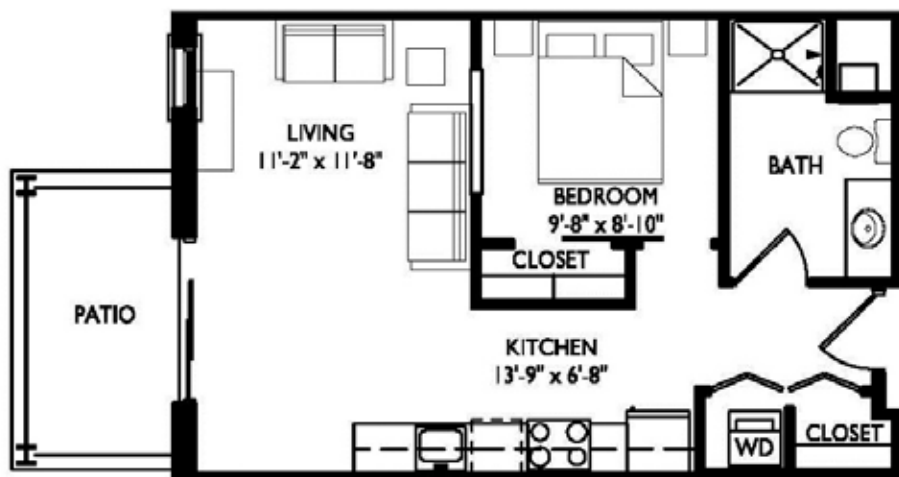

PRIMA APARTMENTS

Unit 206

546 square feet
studio
1 bathroom

LEASING INFORMATION:

Call 608.441.9999

Visit AvanteProperties.com / or email Rent@AvanteProperties.com