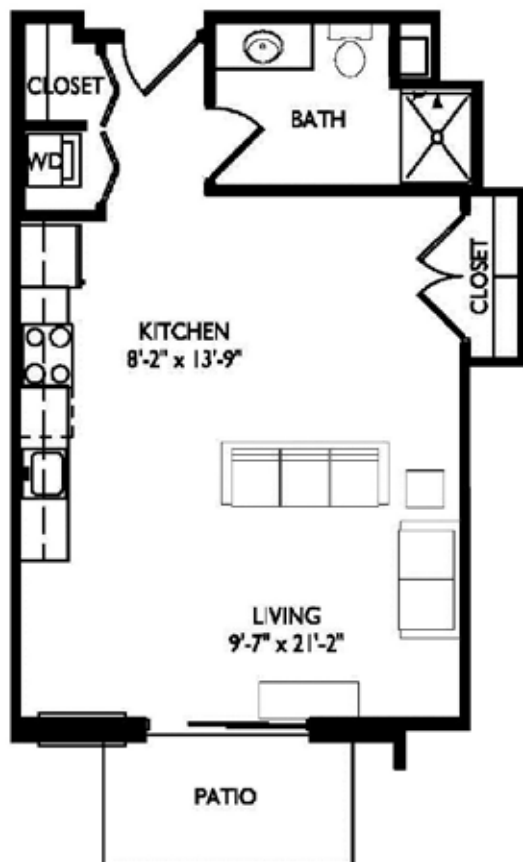

PRIMA APARTMENTS

Unit 115

563 square feet
studio
1 bathroom

LEASING INFORMATION:

Call 608.441.9999

Visit AvanteProperties.com / or email Rent@AvanteProperties.com