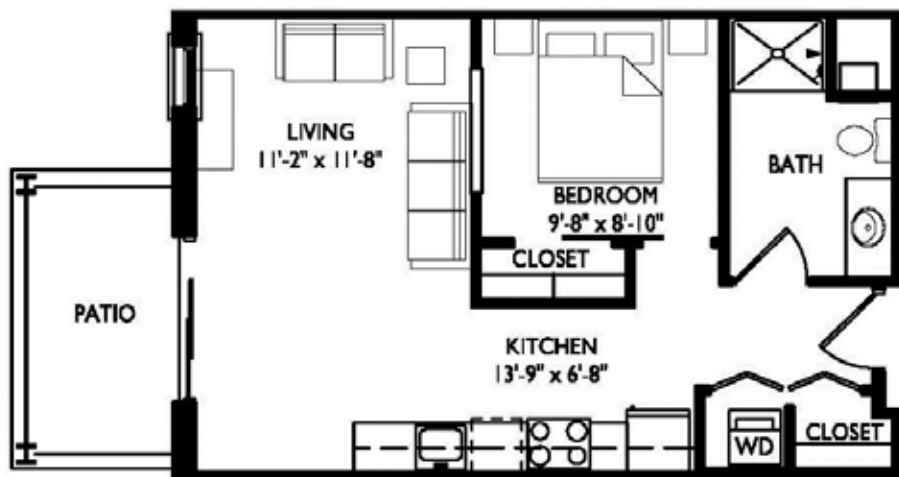

### Unit 106

546 square feet  
studio  
1 bathroom