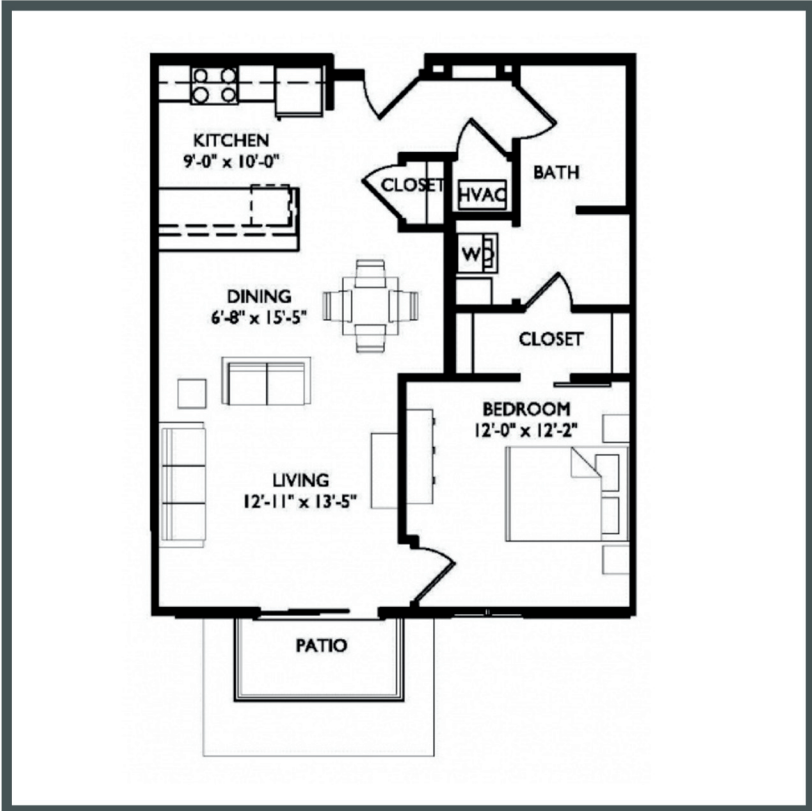

Unit 113 - 777 sq ft - 1 Bed / 1 Bath

Monthly Rent: _____

Availability Date: _____

Underground Parking: _____

Notes: _____

AVANTE
PROPERTIES

Follow Us @AvanteProperties  

Get To Know Us @ www.AvanteProperties.com