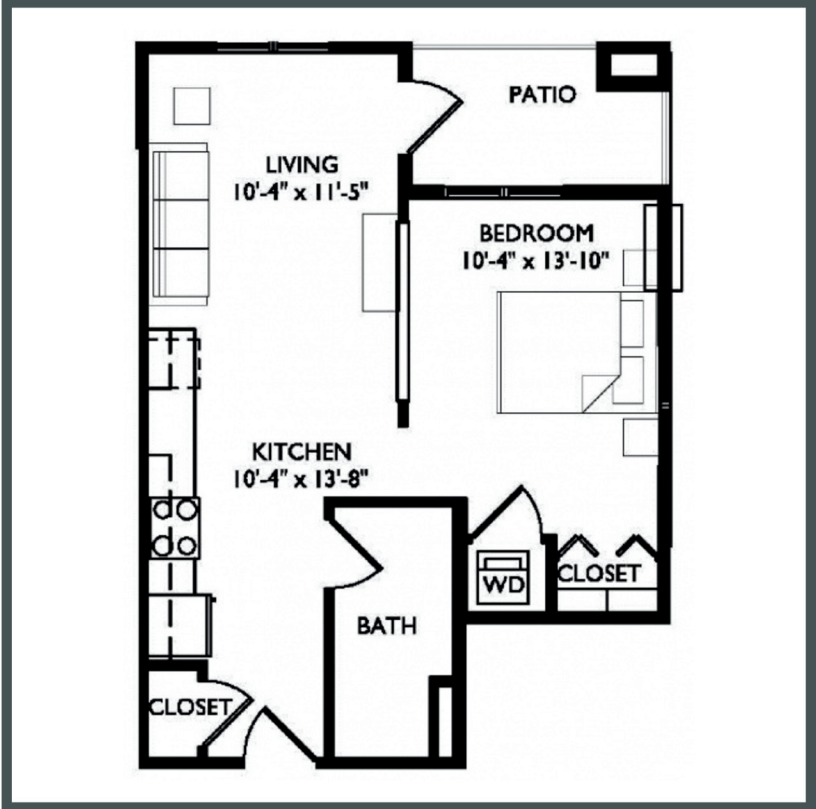

Unit 112 - 542 sq ft - Studio

Monthly Rent: _____

Availability Date: _____

Underground Parking: _____

Notes: _____

AVANTE
PROPERTIES

Follow Us @AvanteProperties  

Get To Know Us @ www.AvanteProperties.com