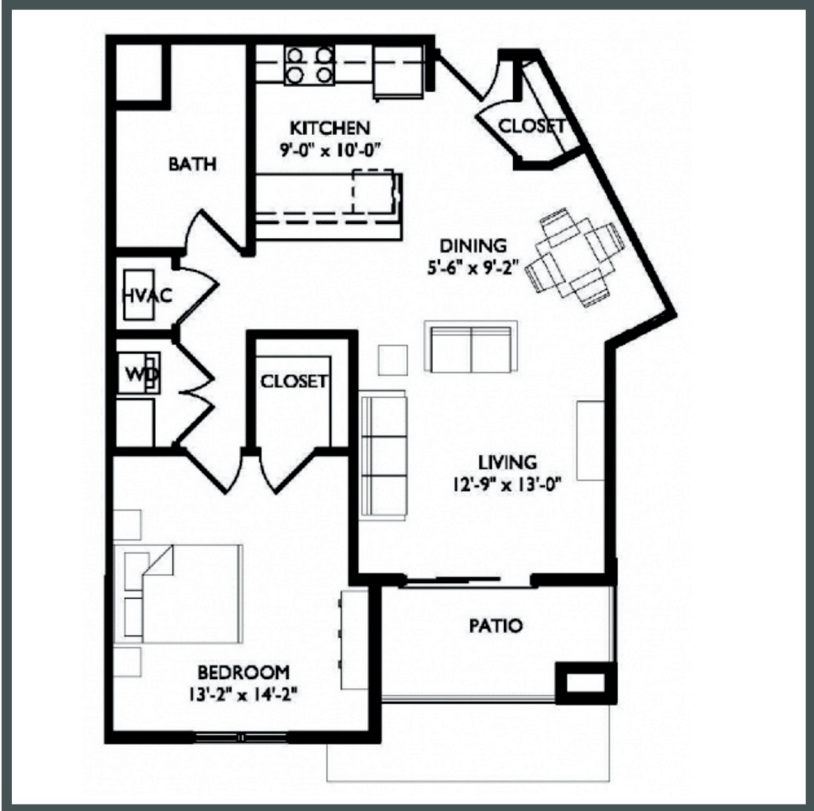

Unit 109 - 833 sq ft - 1 Bed / 1 Bath

Monthly Rent: _____

Availability Date: _____

Underground Parking: _____

Notes: _____

AVANTE
PROPERTIES

Follow Us @AvanteProperties  

Get To Know Us @ www.AvanteProperties.com