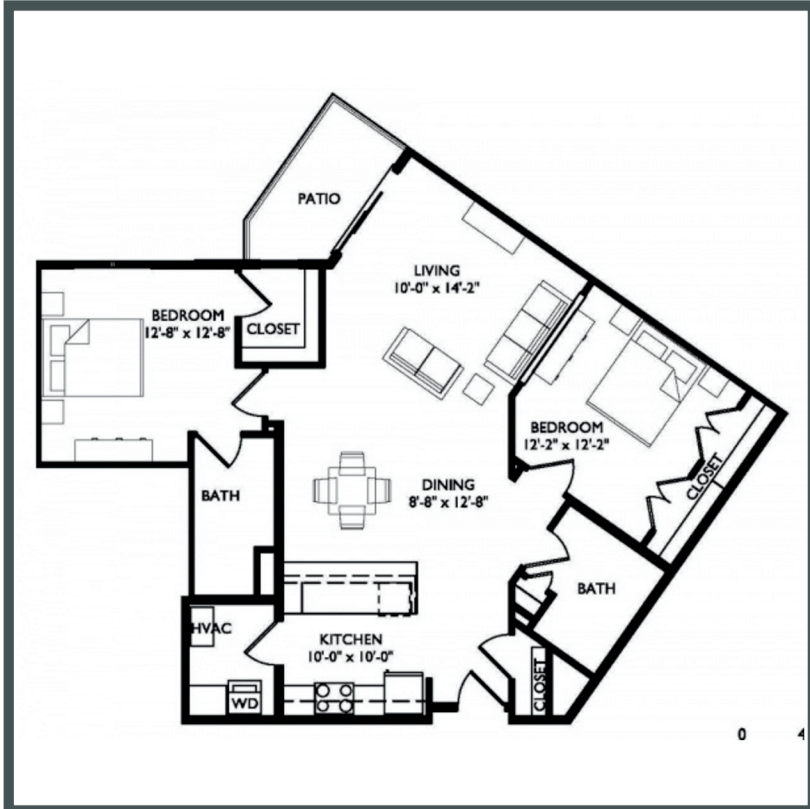

Unit 306 - 1,149 sq ft - 2 Bed / 2 Bath

Monthly Rent: _____

Availability Date: _____

Underground Parking: _____

Notes: _____

AVANTE
PROPERTIES

Follow Us @AvanteProperties  

Get To Know Us @ www.AvanteProperties.com