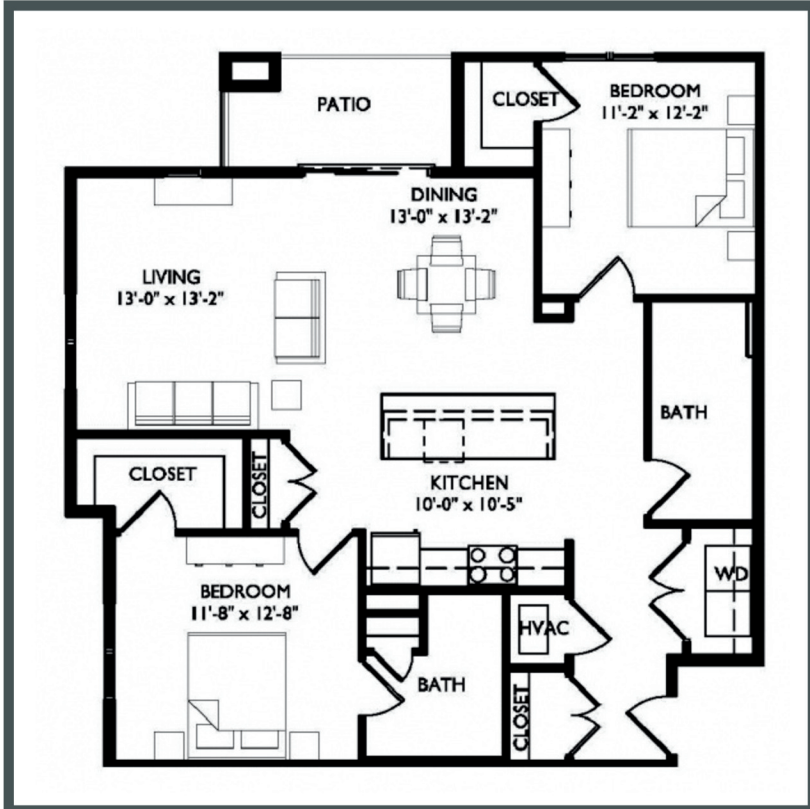

Unit 302 - 1,161 sq ft - 2 Bed / 2 Bath

Monthly Rent: _____

Availability Date: _____

Underground Parking: _____

Notes: _____

AVANTE
PROPERTIES

Follow Us @AvanteProperties  

Get To Know Us @ www.AvanteProperties.com