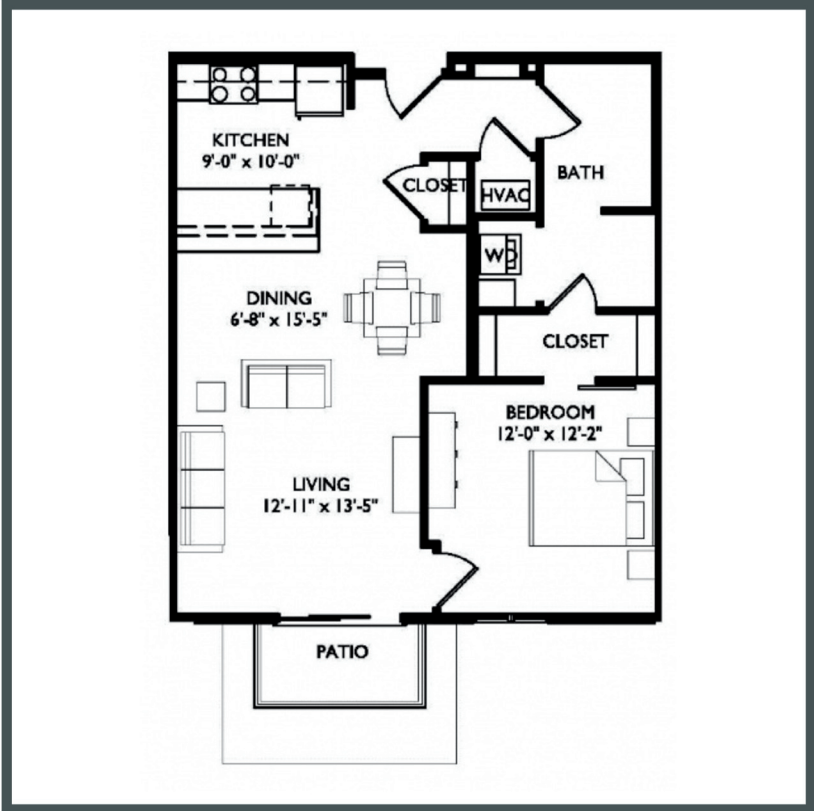

Unit 213 - 775 sq ft - 1 Bed / 1 Bath

Monthly Rent: _____

Availability Date: _____

Underground Parking: _____

Notes: _____

AVANTE
PROPERTIES

Follow Us @AvanteProperties  

Get To Know Us @ www.AvanteProperties.com