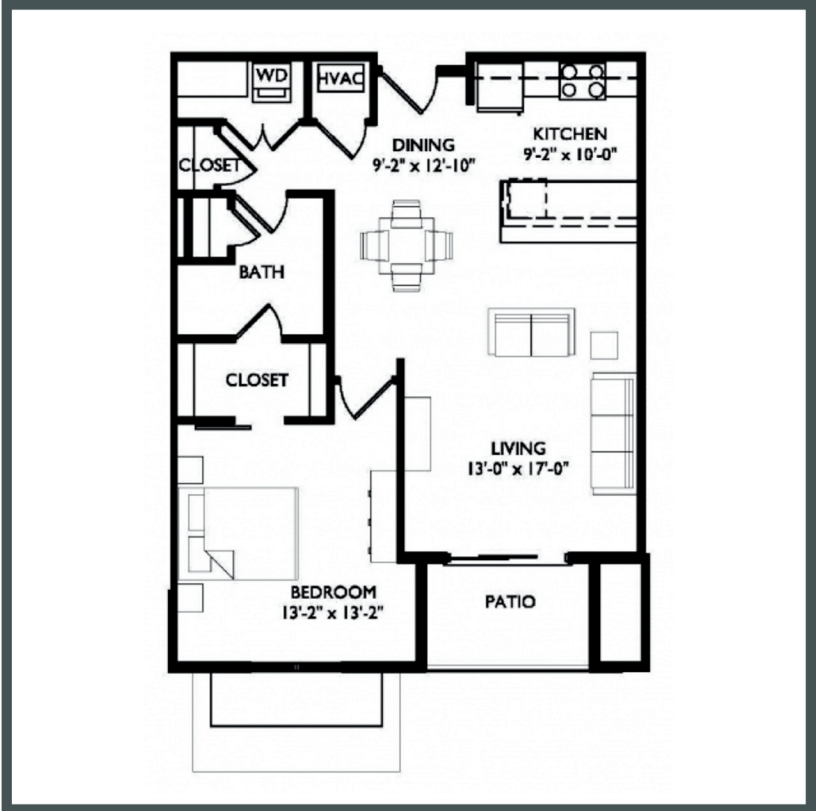

Unit 211 - 838 sq ft - 1 Bed / 1 Bath

Monthly Rent: _____
Availability Date: _____
Underground Parking: _____
Notes: _____

AVANTE
PROPERTIES

Follow Us @AvanteProperties  

Get To Know Us @ www.AvanteProperties.com