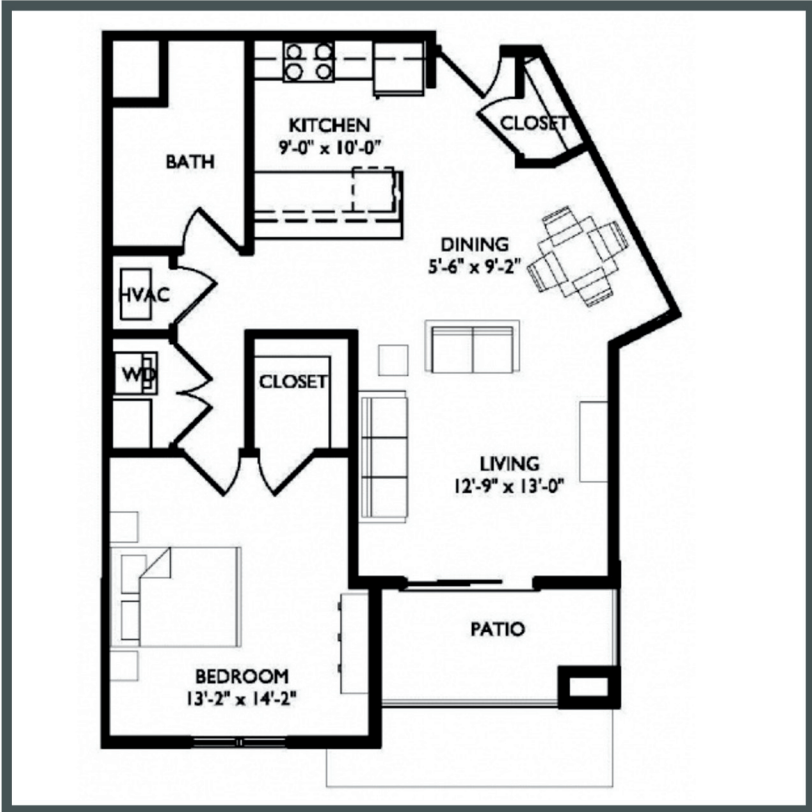

Unit 207 - 832 sq ft - 1 Bed / 1 Bath

Monthly Rent: _____

Availability Date: _____

Underground Parking: _____

Notes: _____

AVANTE
PROPERTIES

Follow Us @AvanteProperties  

Get To Know Us @ www.AvanteProperties.com