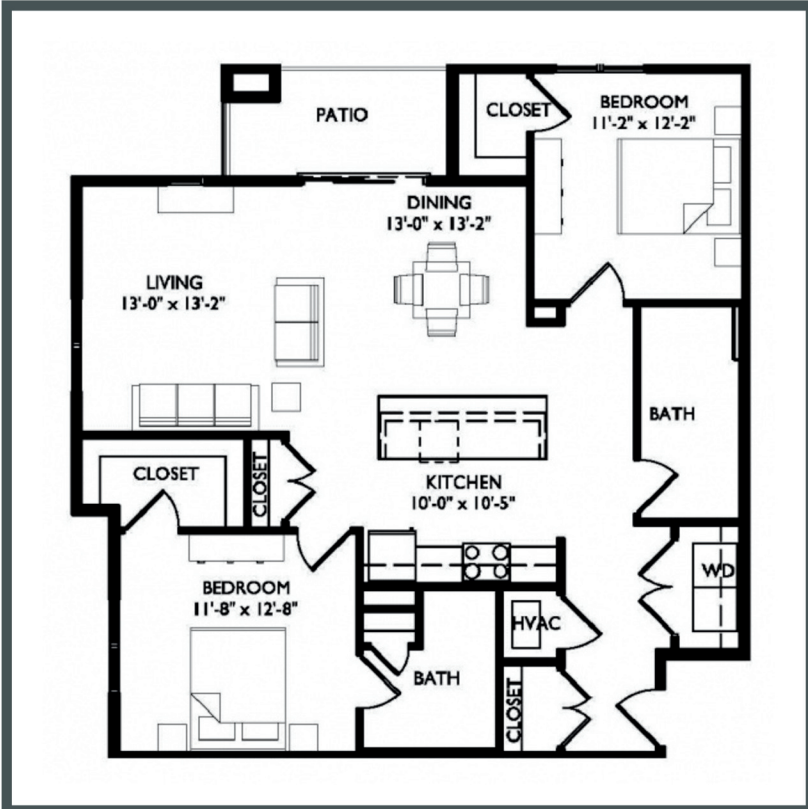

Unit 115 - 1,161 sq ft - 2 Bed / 2 Bath

Monthly Rent: _____

Availability Date: _____

Underground Parking: _____

Notes: _____

AVANTE
PROPERTIES

Follow Us @AvanteProperties  

Get To Know Us @ www.AvanteProperties.com