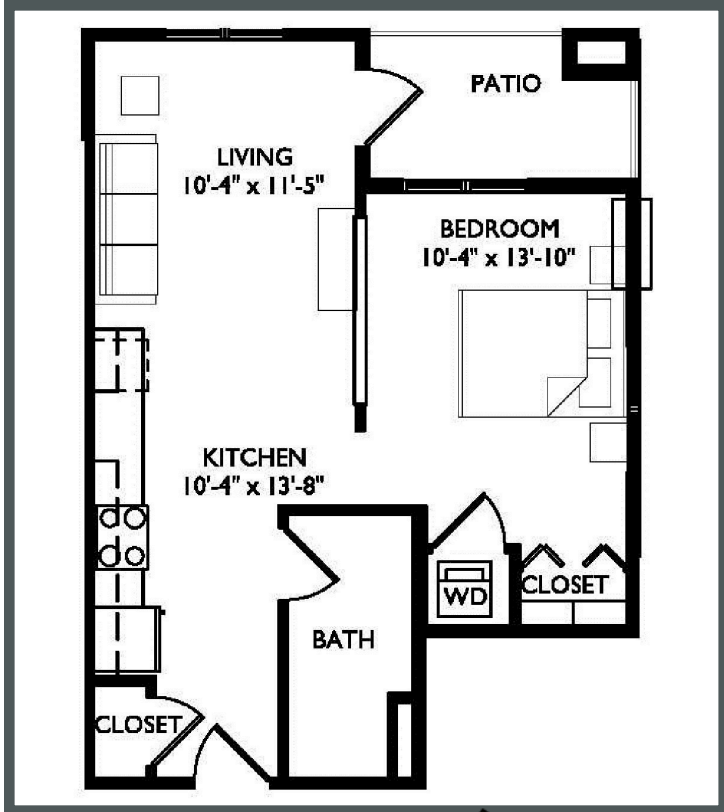

Unit 112 - 542 sq ft- Studio

Monthly Rent: _____

Availability Date: _____

Underground Parking: _____

Notes: _____

AVANTE
PROPERTIES

Follow Us @AvanteProperties
Get To Know Us @ www.AvanteProperties.com