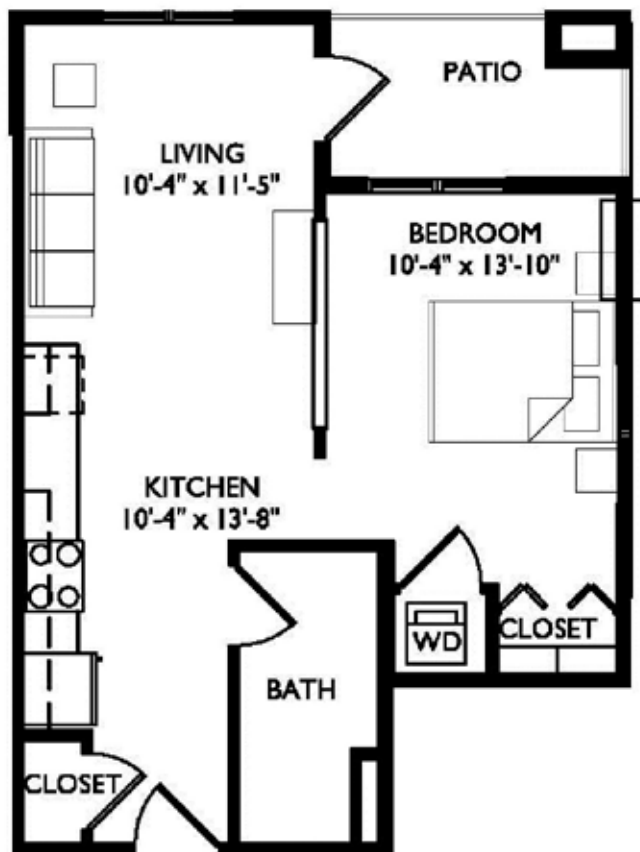

TURNBERRY APARTMENTS

Unit 312

542 square feet

Studio

1 bathroom

LEASING INFORMATION:

Call 608.441.9999

Visit AvanteProperties.com / or email Rent@AvanteProperties.com