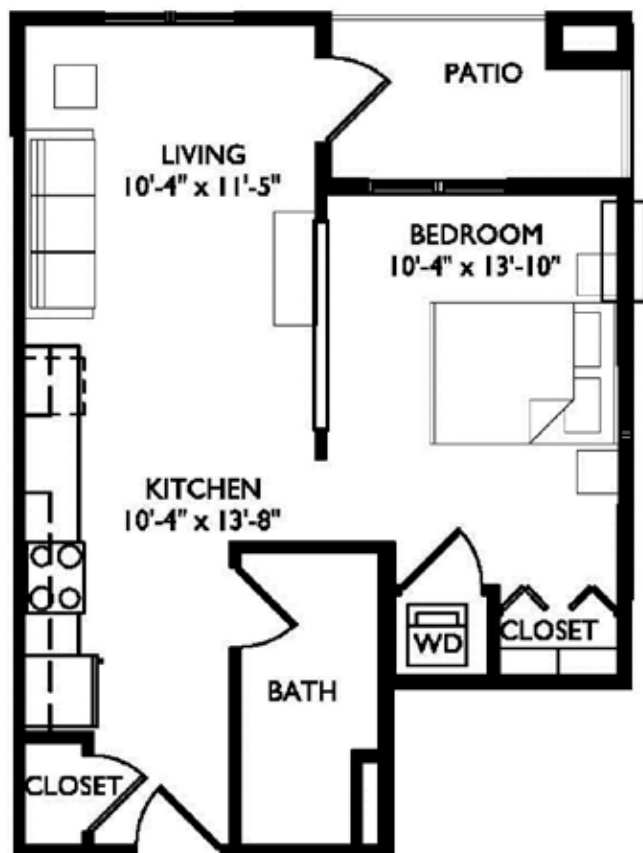

TURNBERRY APARTMENTS

Unit 212

542 square feet

Studio

1 bathroom

LEASING INFORMATION:

Call 608.441.9999

Visit AvanteProperties.com / or email Rent@AvanteProperties.com