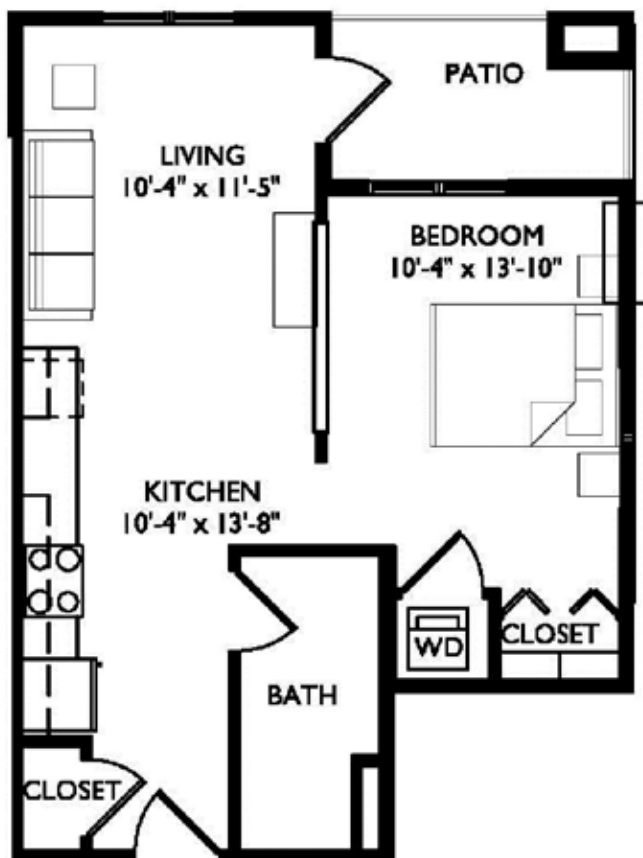

TURNBERRY APARTMENTS

Unit 112

542 square feet

Studio

1 bathroom

LEASING INFORMATION:

Call 608.441.9999

Visit AvanteProperties.com / or email Rent@AvanteProperties.com