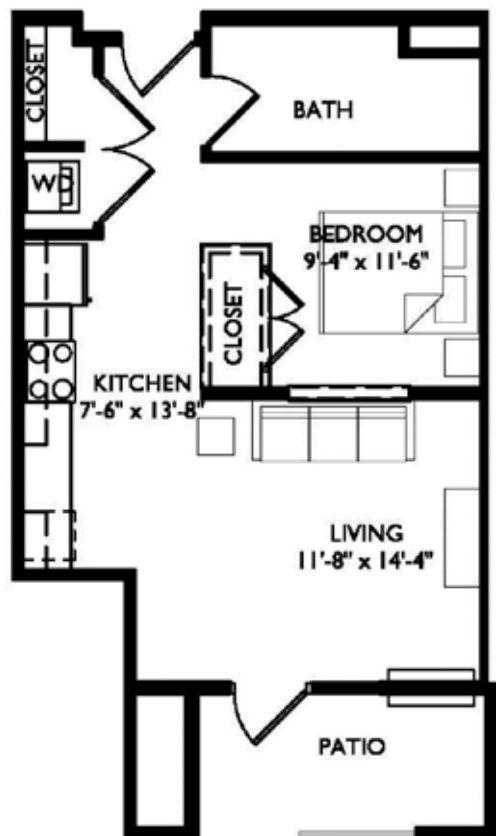

TURNBERRY APARTMENTS

Unit 105

525 square feet

Studio

1 bathroom

LEASING INFORMATION:

Call 608.441.9999

Visit AvanteProperties.com / or email Rent@AvanteProperties.com