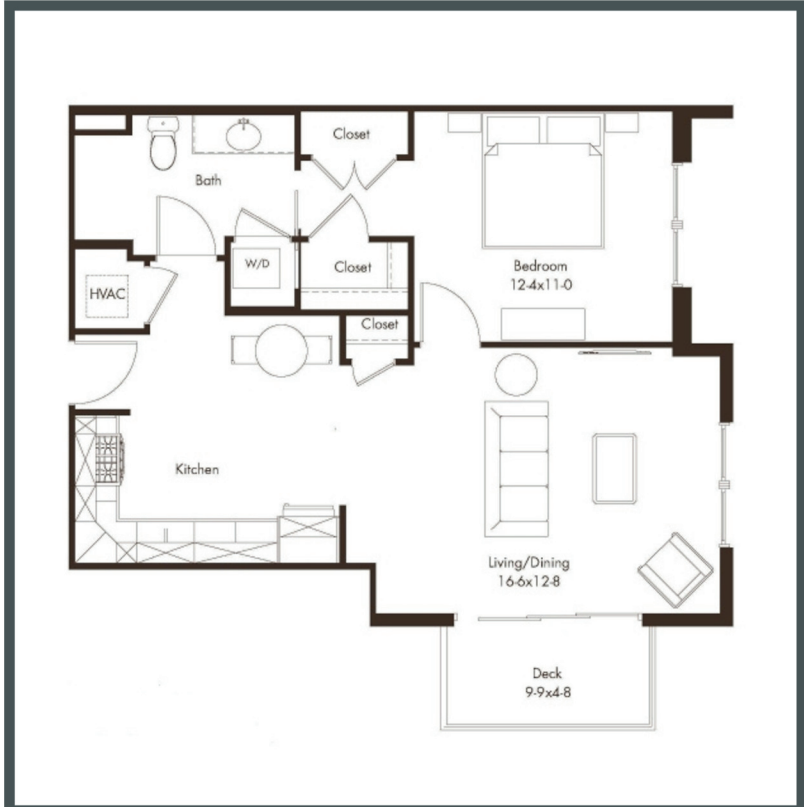

Unit 249 - 729 sq ft - 1 Bed / 1 Bath

Monthly Rent: _____

Availability Date: _____

Underground Parking: _____

Notes: _____

AVANTE
PROPERTIES

Follow Us @AvanteProperties  

Get To Know Us @ www.AvanteProperties.com