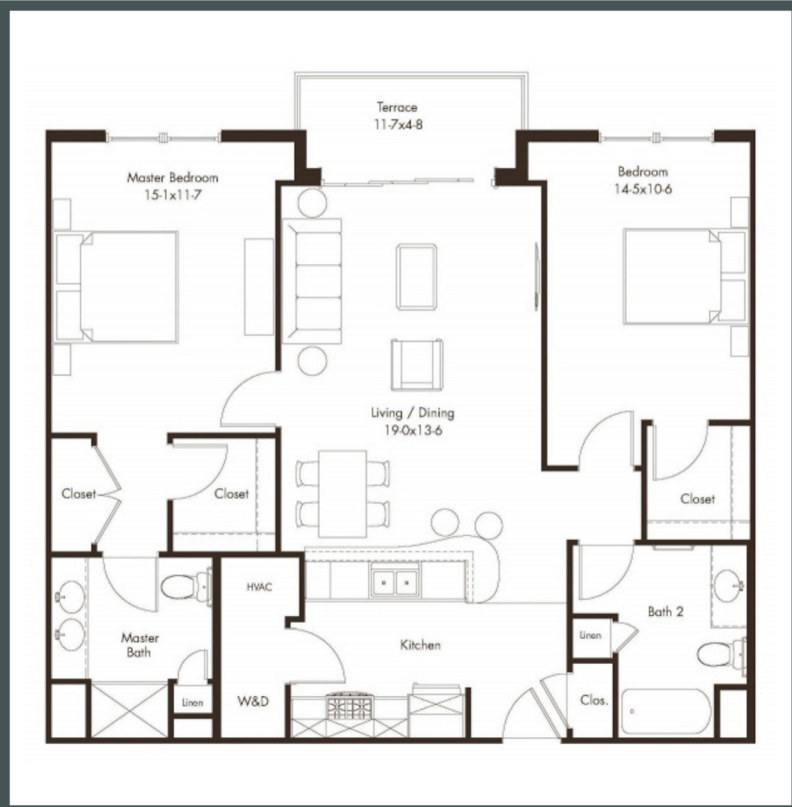

Unit 238 - 1,152 sq ft - 2 Bed / 2 Bath

Monthly Rent: _____

Availability Date: _____

Underground Parking: _____

Notes: _____

AVANTE
PROPERTIES

Follow Us @AvanteProperties  

Get To Know Us @ www.AvanteProperties.com