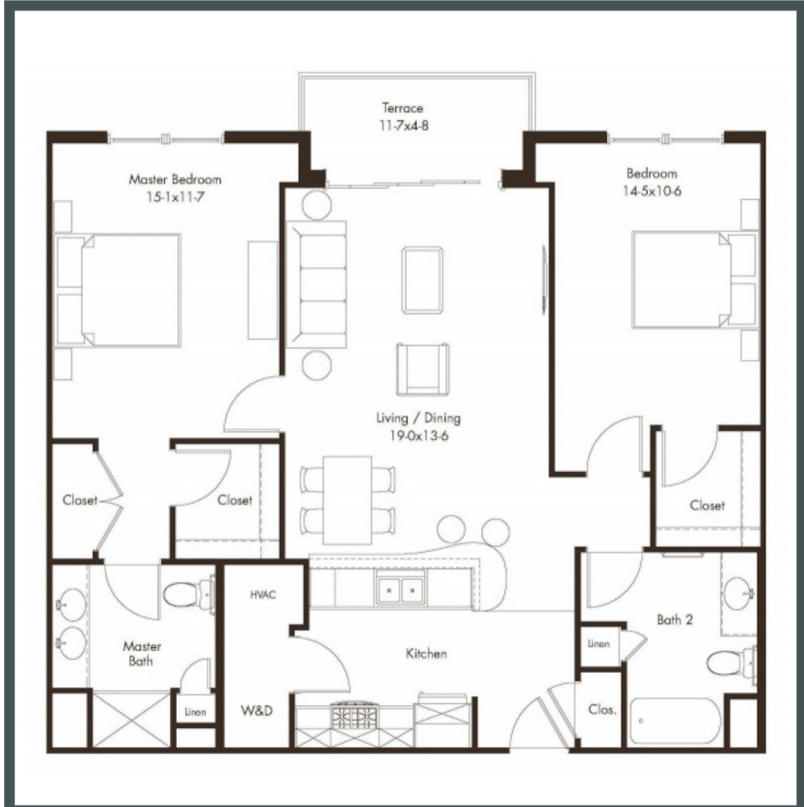

Unit 236 - 1,152 sq ft - 2 Bed / 2 Bath

Monthly Rent: _____

Availability Date: _____

Underground Parking: _____

Notes: _____

AVANTE
PROPERTIES

Follow Us @AvanteProperties  

Get To Know Us @ www.AvanteProperties.com