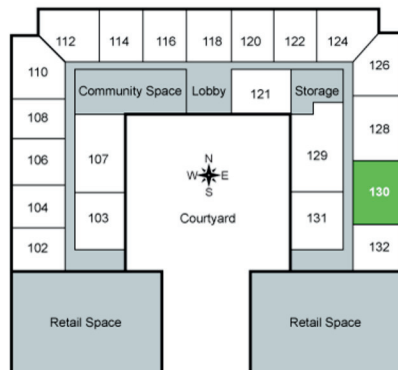

Unit 130 - 1,093 sq ft - 2 Bed / 2 Bath

Monthly Rent: _____

Availability Date: _____

Underground Parking: _____

Notes: _____

AVANTE
PROPERTIES

Follow Us @AvanteProperties  

Get To Know Us @ www.AvanteProperties.com