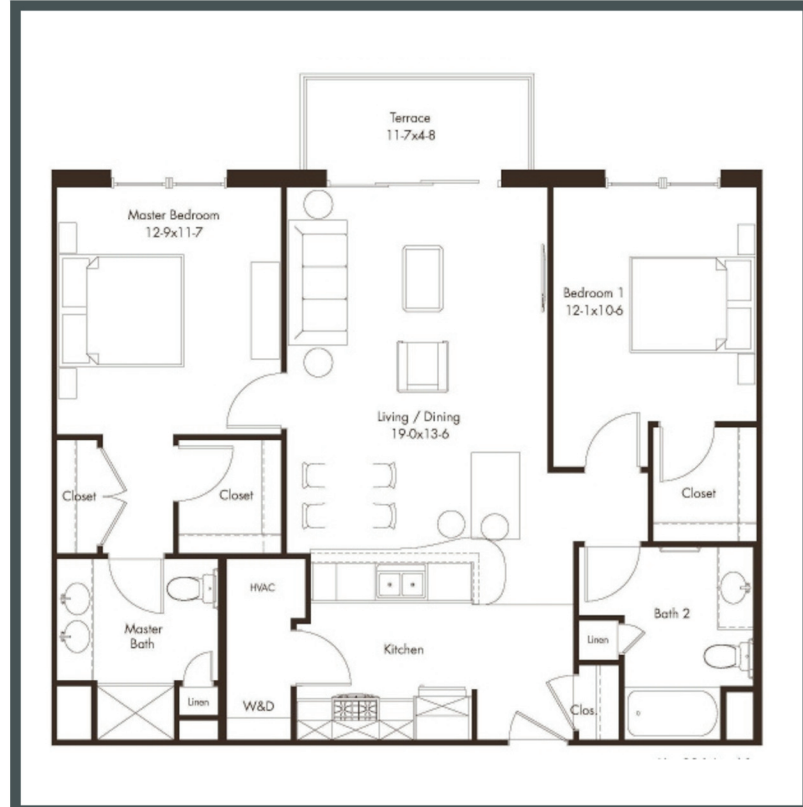

Unit 128 - 1093 sq ft - 2 Bed / 2 Bath

Monthly Rent: _____

Availability Date: _____

Underground Parking: _____

Notes: _____