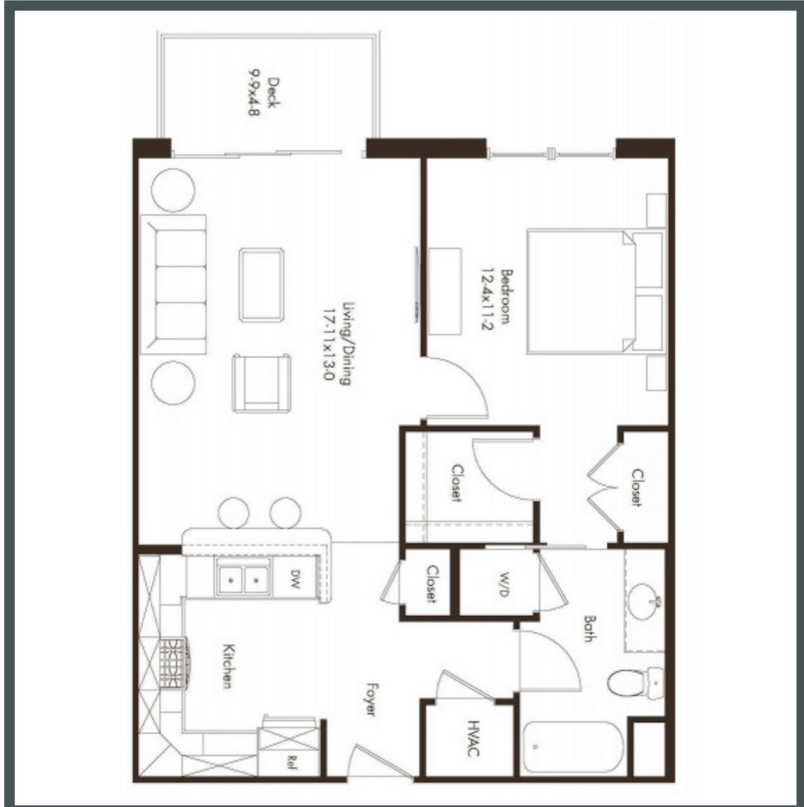

Unit 122 - 746 sq ft - 1 Bed / 1 Bath

Monthly Rent: _____

Availability Date: _____

Underground Parking: _____

Notes: _____

AVANTE
PROPERTIES

Follow Us @AvanteProperties  

Get To Know Us @ www.AvanteProperties.com