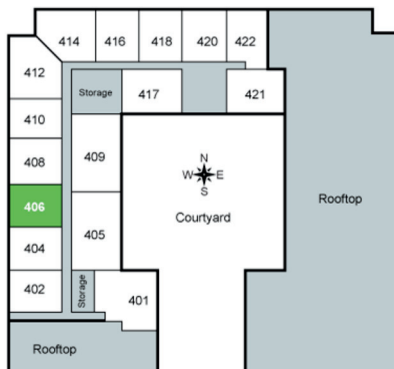

Unit 406 - 746 sq ft - 1 Bed / 1 Bath

Monthly Rent: _____

Availability Date: _____

Underground Parking: _____

Notes: _____
