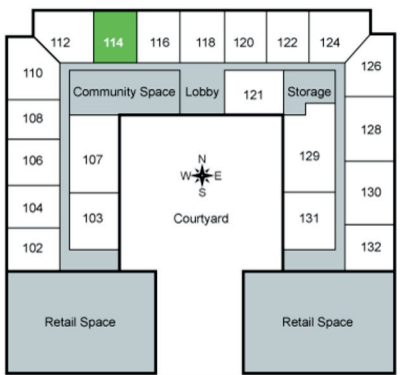

Unit 114 - 746 sq ft - 1 Bed / 1 Bath

Monthly Rent: _____

Availability Date: _____

Underground Parking: _____

Notes: _____

AVANTE
PROPERTIES

Follow Us @AvanteProperties  

Get To Know Us @ www.AvanteProperties.com