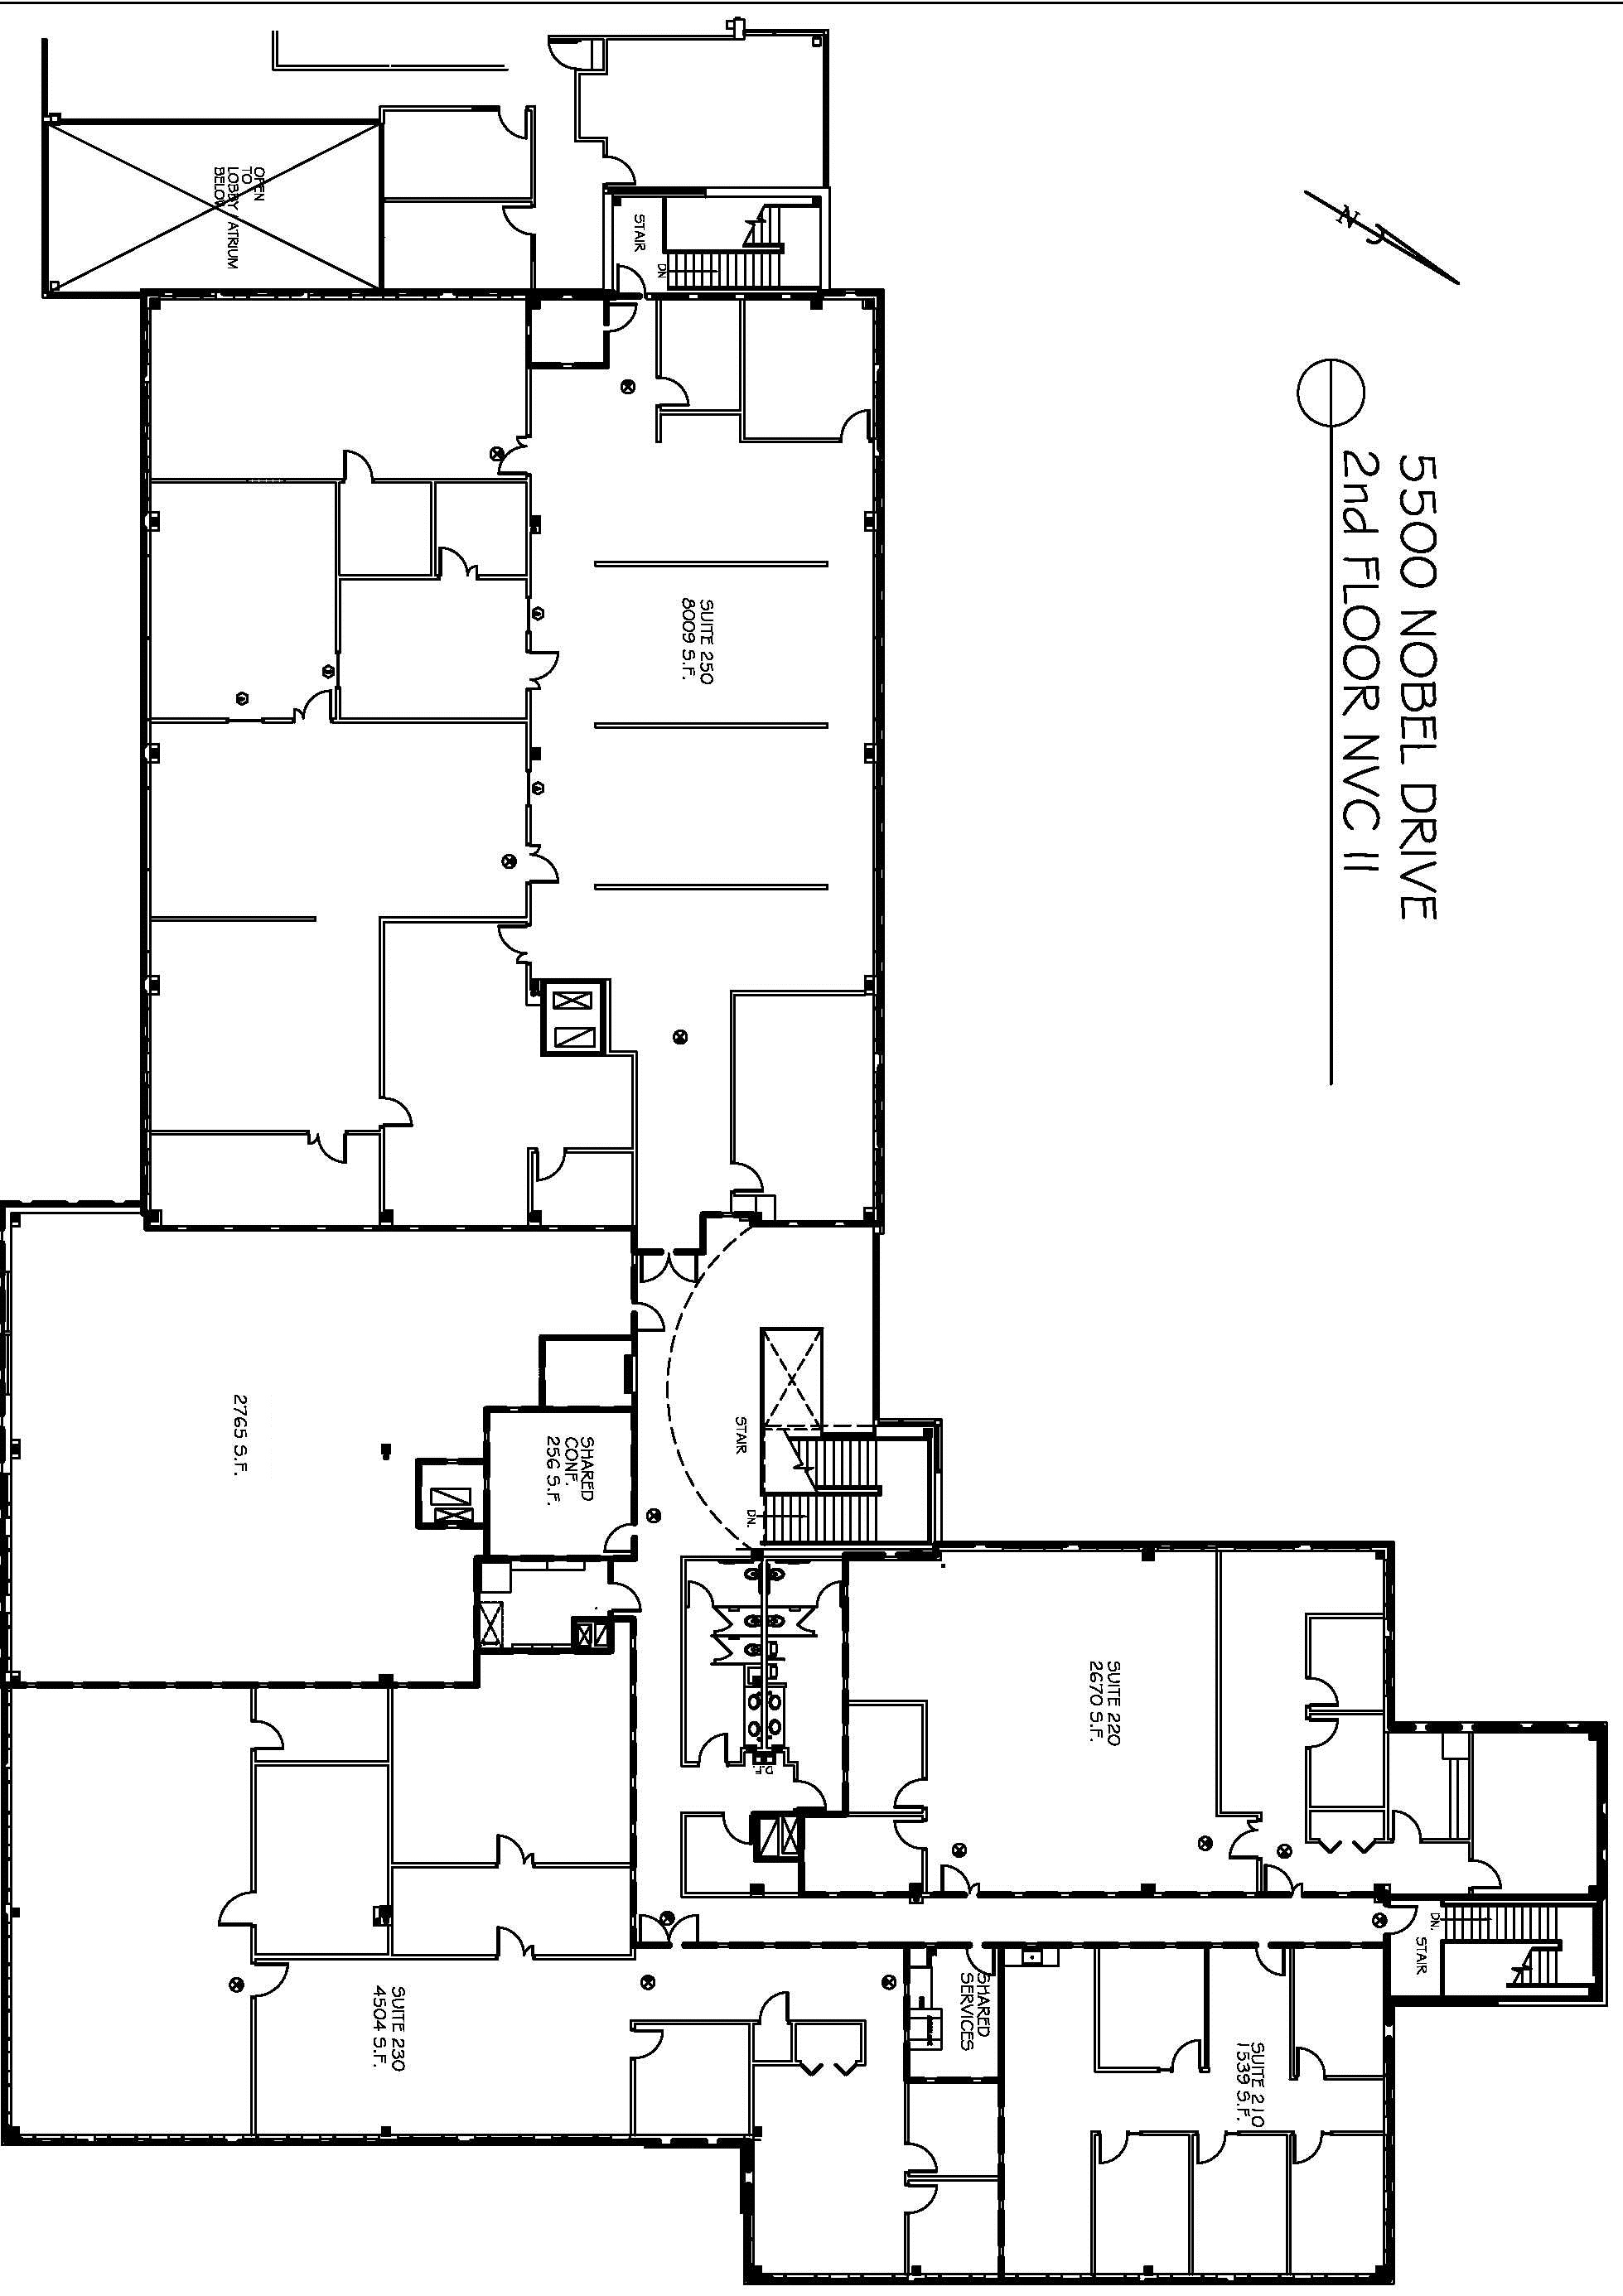

5500 NOBEL DRIVE
2nd FLOOR NVC II

SUITE 250
8009 S.F.

SUITE 220
2670 S.F.

SUITE 210
1339 S.F.

SUITE 230
4504 S.F.

SHARED
CONF.
256 S.F.

SHARED
SERVICES

2765 S.F.

OPEN
LOBBY ATRIUM
BELOW