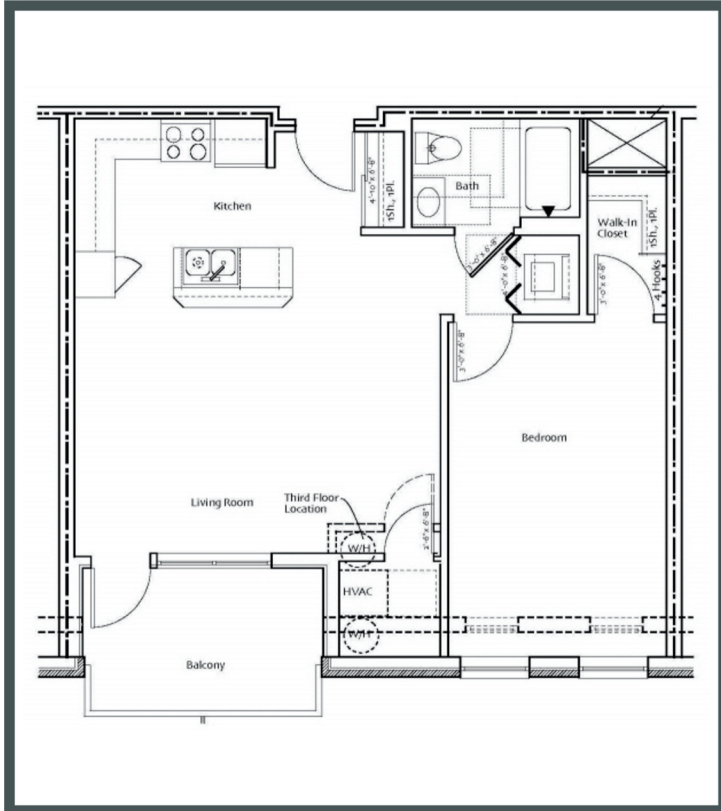

KINSALE Place

Unit 311 - 740 sq ft - 1 Bed/ 1 Bath

Monthly Rent: _____

Availability Date: _____

Underground Parking: _____

Notes: _____

AVANTE
PROPERTIES

Follow Us @AvanteProperties  