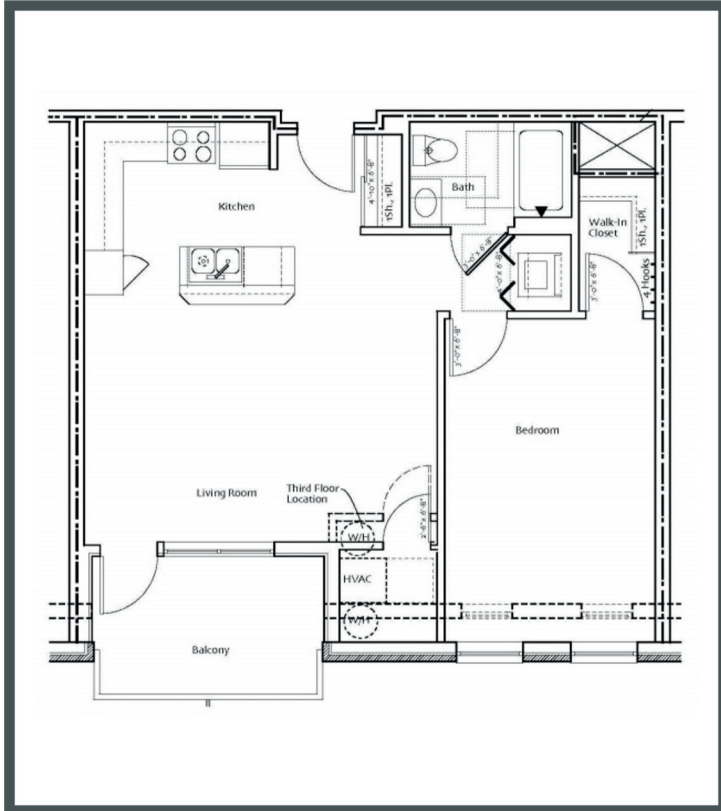

KINSALE Place

Unit 312 - 740 sq ft - 1 Bed/ 1 Bath

Monthly Rent: _____

Availability Date: _____

Underground Parking: _____

Notes: _____

AVANTE
PROPERTIES

Follow Us @AvanteProperties  