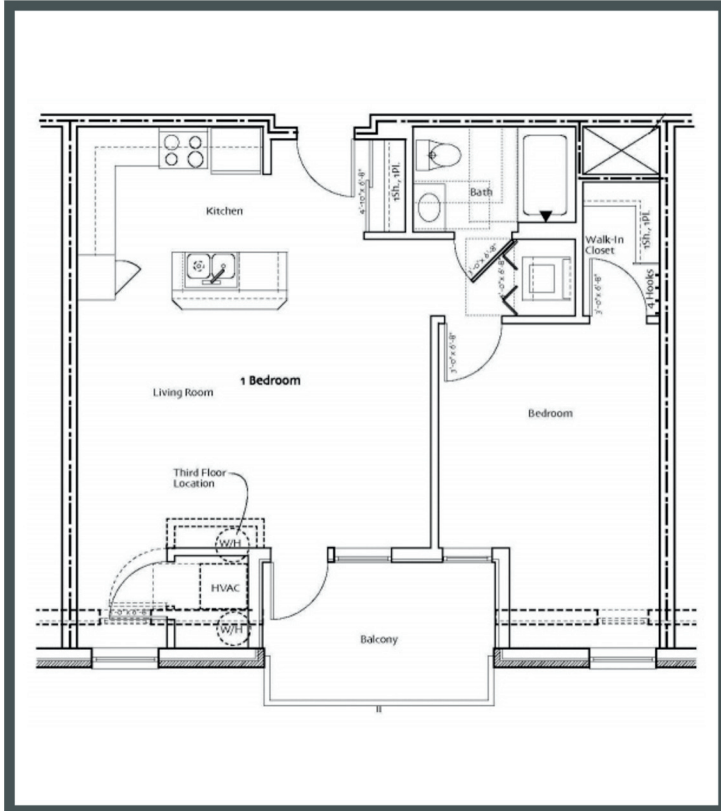

KINSALE Place

Unit 313 - 800 sq ft - 1 Bed/ 1 Bath

Monthly Rent: _____

Availability Date: _____

Underground Parking: _____

Notes: _____

AVANTE
PROPERTIES

Follow Us @AvanteProperties  