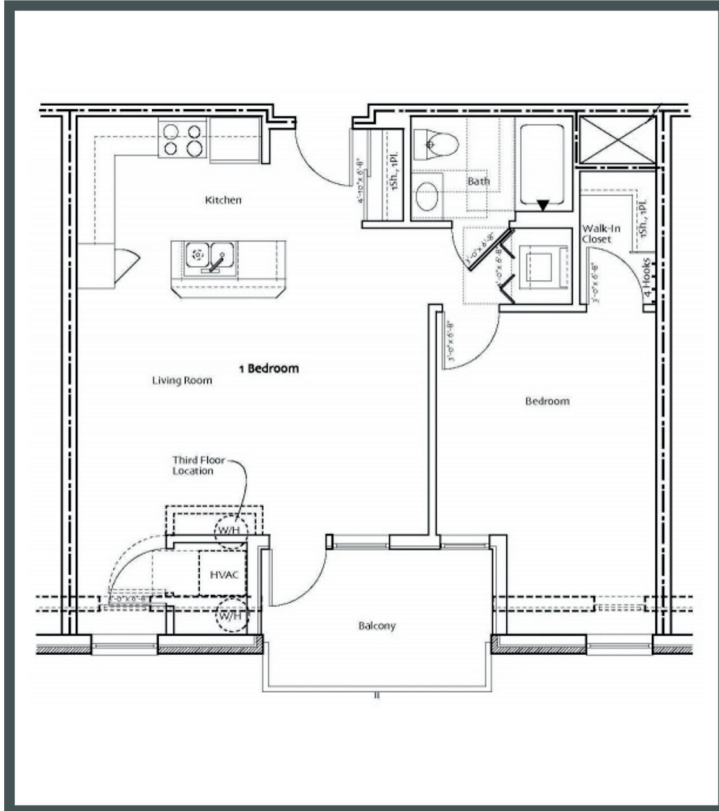

KINSALE Place

Unit 314 - 740 sq ft - 1 Bed/ 1 Bath

Monthly Rent: _____

Availability Date: _____

Underground Parking: _____

Notes: _____

AVANTE
PROPERTIES

Follow Us @AvanteProperties  