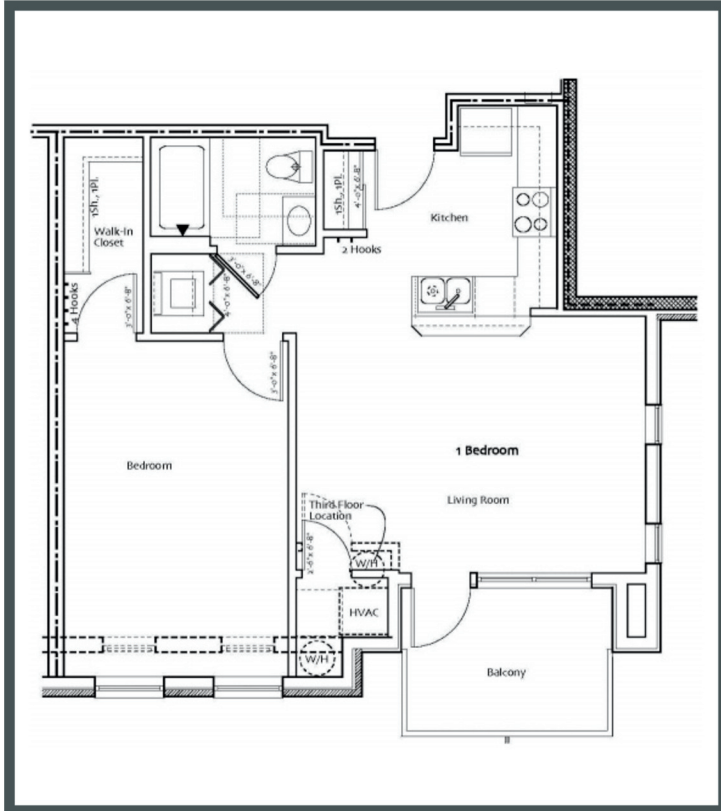

KINSALE Place

Unit 315 - 740 sq ft - 1 Bed/ 1 Bath

Monthly Rent: _____

Availability Date: _____

Underground Parking: _____

Notes: _____

AVANTE
PROPERTIES

Follow Us @AvanteProperties  